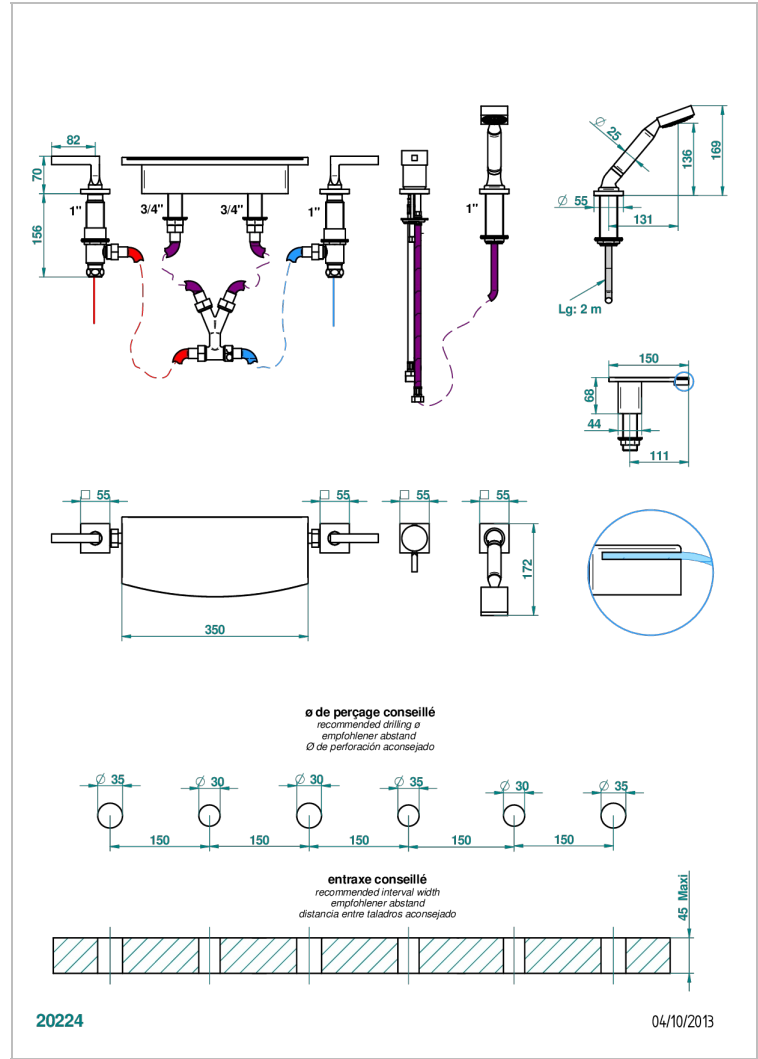

# BELUGA WITH LEVER

G1U-1122/E

THG<sup>®</sup>  
PARIS

Rim mounted bath/shower mixer set with a 350 mm Waterfall spout, connection kit and hoses, 2 x 3/4" valves, rim mounted ceramic mixer tap & rim mounted handshower set

## CHARACTERISTIC

- Beluga with lever
- Rim mounted bath/shower mixer set with a 350 mm Waterfall spout, connection kit and hoses, 2 x 3/4" valves, rim mounted ceramic mixer tap & rim mounted handshower set

## TECHNICAL SPECS

- Recommandé : 3 bars (max. 5 bars) - Advised : 43,5 psi (max. 72 psi)
- Bec : 75 l/min à 3 bars (19,8 gpm at 43.5 psi)
- Pomme : 9,5 l/min à 3 bars (2.50 gpm at 43.5 psi)
- Douchette : 9,5 l/min à 3 bars (2.50 gpm at 43.5 psi)