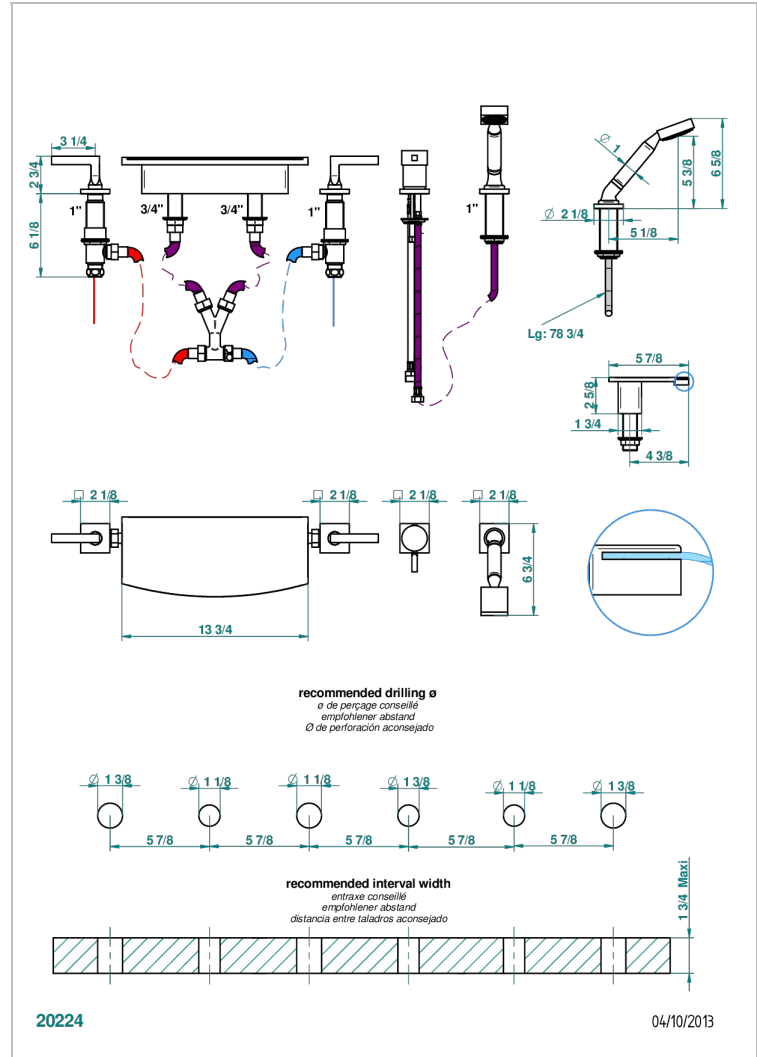

BELUGA WITH LEVER

G1U-1122/E

THG[®]
PARIS

Rim mounted bath/shower mixer set with a 350 mm Waterfall spout, connection kit and hoses, 2 x 3/4" valves, rim mounted ceramic mixer tap & rim mounted handshower set

CHARACTERISTIC

- Beluga with lever
- Rim mounted bath/shower mixer set with a 350 mm Waterfall spout, connection kit and hoses, 2 x 3/4" valves, rim mounted ceramic mixer tap & rim mounted handshower set

TECHNICAL SPECS

- Recommandé : 3 bars (max. 5 bars) - Advised : 43,5 psi (max. 72 psi)
- Bec : 75 l/min à 3 bars (19,8 gpm at 43.5 psi)
- Pomme : 9,5 l/min à 3 bars (2.50 gpm at 43.5 psi)
- Douchette : 9,5 l/min à 3 bars (2.50 gpm at 43.5 psi)