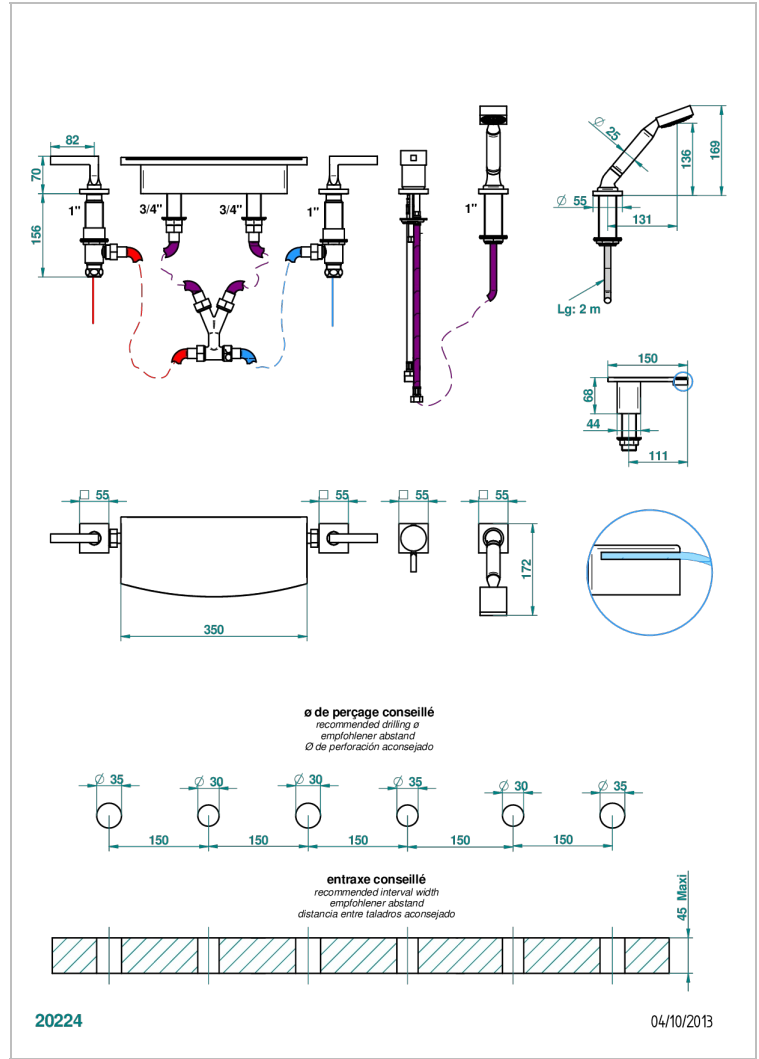

BELUGA WITH LEVER

G1U-1122/E

THG[®]
PARIS

Rim mounted bath/shower mixer set with a 350 mm Waterfall spout, connection kit and hoses, 2 x 3/4" valves, rim mounted ceramic mixer tap & rim mounted handshower set

CHARACTERISTIC

- Beluga with lever
- Rim mounted bath/shower mixer set with a 350 mm Waterfall spout, connection kit and hoses, 2 x 3/4" valves, rim mounted ceramic mixer tap & rim mounted handshower set

TECHNICAL SPECS

- Recommandé : 3 bars (max. 5 bars) - Advised : 43,5 psi (max. 72 psi)
- Bec : 75 l/min à 3 bars (19,8 gpm at 43.5 psi)
- Pomme : 9,5 l/min à 3 bars (2.50 gpm at 43.5 psi)
- Douchette : 9,5 l/min à 3 bars (2.50 gpm at 43.5 psi)