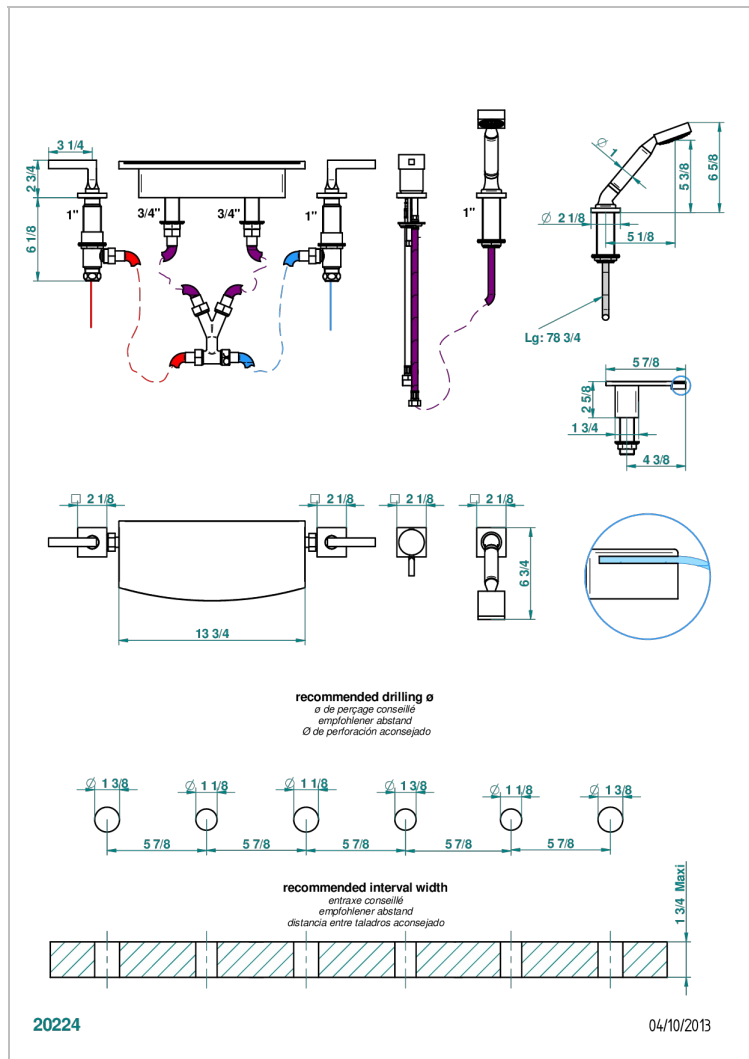

# BELUGA WITH LEVER

G1U-1122/E

Rim mounted bath/shower mixer set with a 350 mm Waterfall spout, connection kit and hoses, 2 x 3/4" valves, rim mounted ceramic mixer tap & rim mounted handshower set

## CHARACTERISTIC

- Beluga with lever
- Rim mounted bath/shower mixer set with a 350 mm Waterfall spout, connection kit and hoses, 2 x 3/4" valves, rim mounted ceramic mixer tap & rim mounted handshower set

## TECHNICAL SPECS

- Recommandé : 3 bars (max. 5 bars) - Advised : 43,5 psi (max. 72 psi)
- Bec : 75 l/min à 3 bars (19,8 gpm at 43.5 psi)
- Pomme : 9,5 l/min à 3 bars (2.50 gpm at 43.5 psi)
- Douchette : 9,5 l/min à 3 bars (2.50 gpm at 43.5 psi)