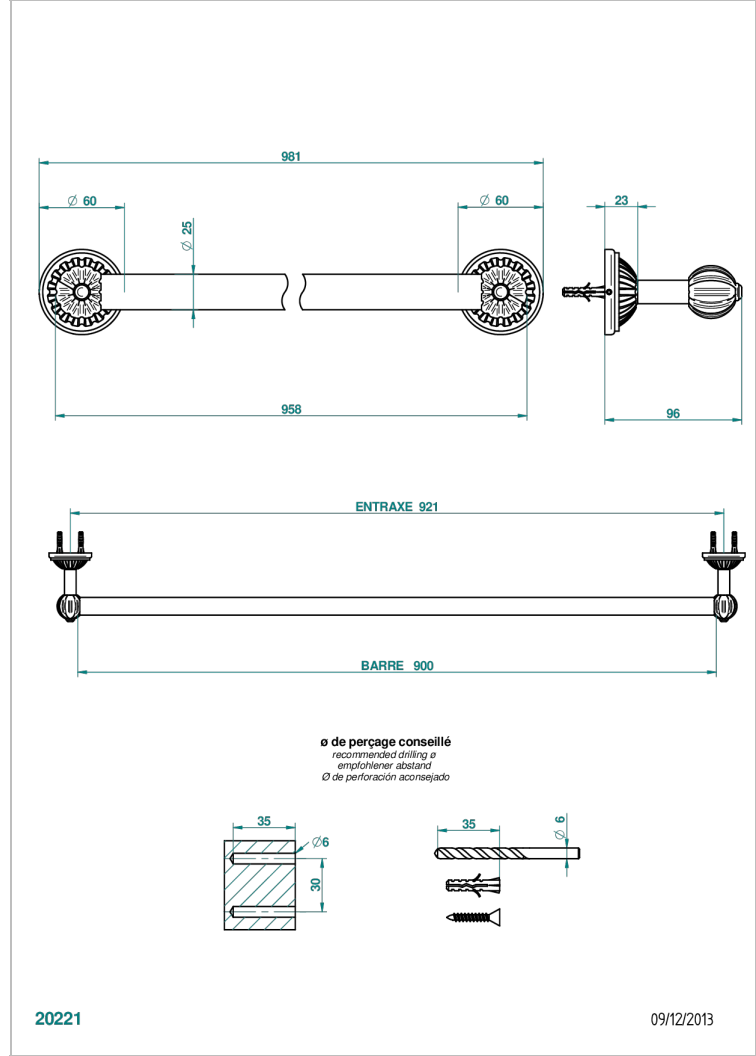

MANDARINE METAL

U1A-526

Bath towel holder, length: 900 mm

20221

09/12/2013

CHARACTERISTIC

- Mandarin Metal
- Bath towel holder, length: 900 mm

AVAILABLE FINITIONS