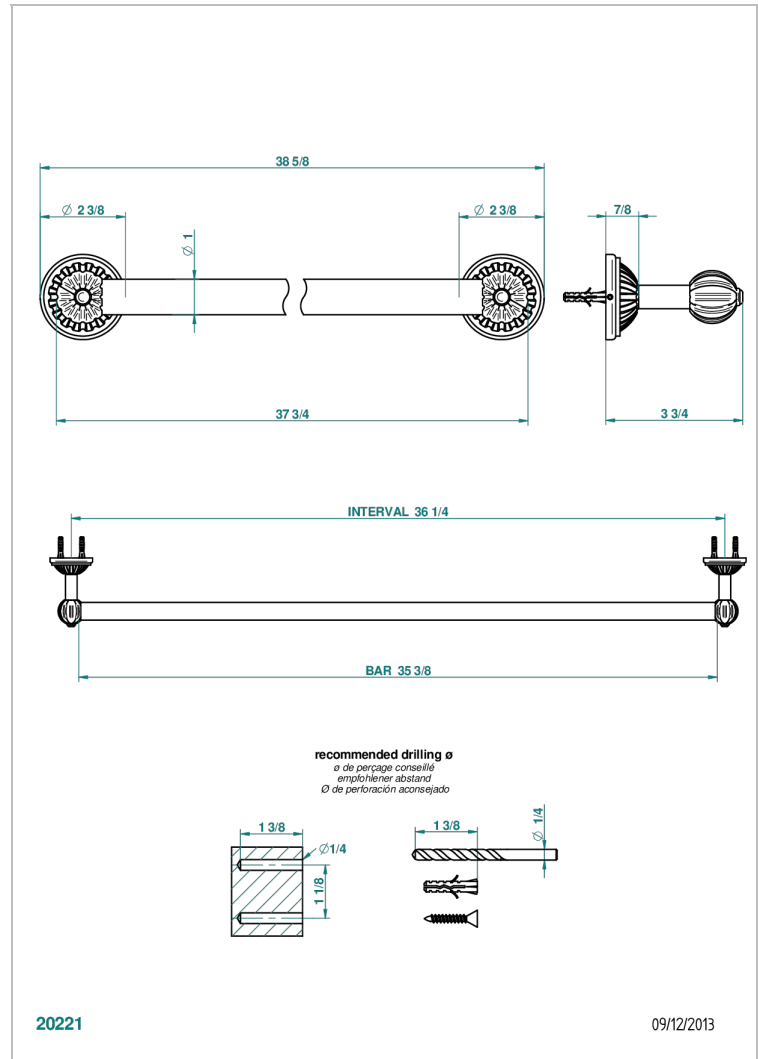

MANDARINE METAL

U1A-526

Bath towel holder, length: 900 mm

THG[®]
PARIS

20221

09/12/2013

CHARACTERISTIC

- Mandarine Metal
- Bath towel holder, length: 900 mm

AVAILABLE FINITIONS

Antique nickel - H28
Black ceram - D30
Blush PVD - H62
Brass color PVD - H49
Brown bronze color PVD - F33
Gold color PVD - H52

Graphite PVD - H64
Lacquered light bronze - D01
Matt Umber PVD - H67
Matt blush PVD - H60
Matt brass color PVD - H50
Matt brown bronze color PVD - F34