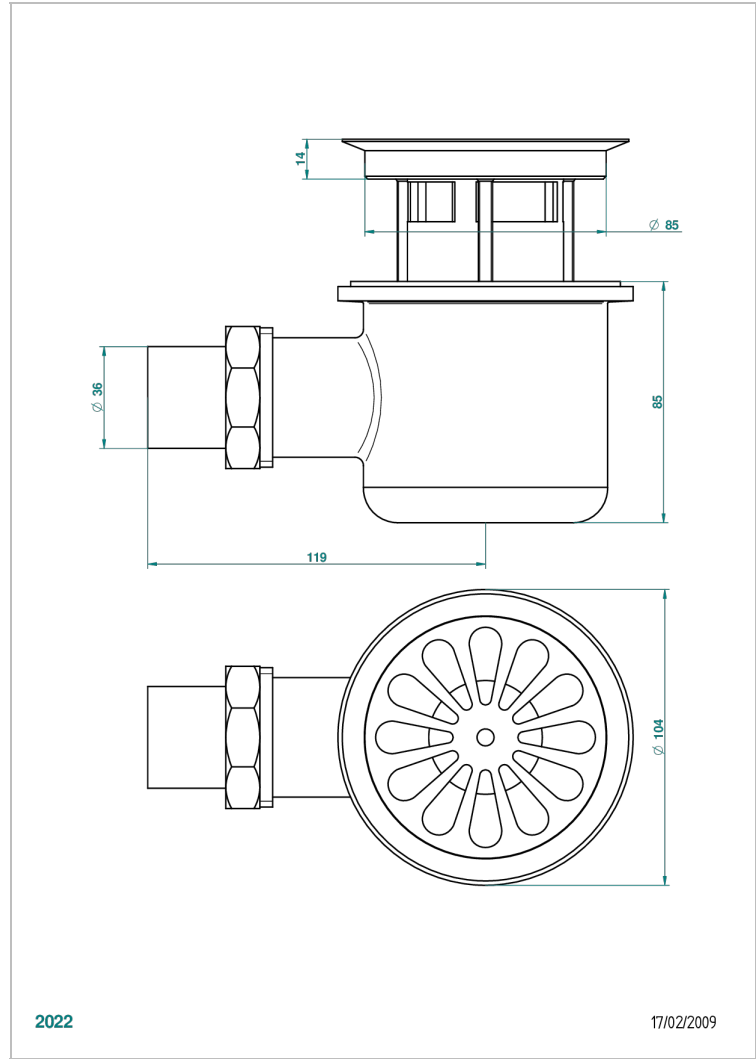

G00-2330

Shower drain horizontal outlet - large size - diameter : 100 mm

2022

17/02/2009

## CHARACTERISTIC

- General Products
- Shower drain horizontal outlet - large size - diameter : 100 mm