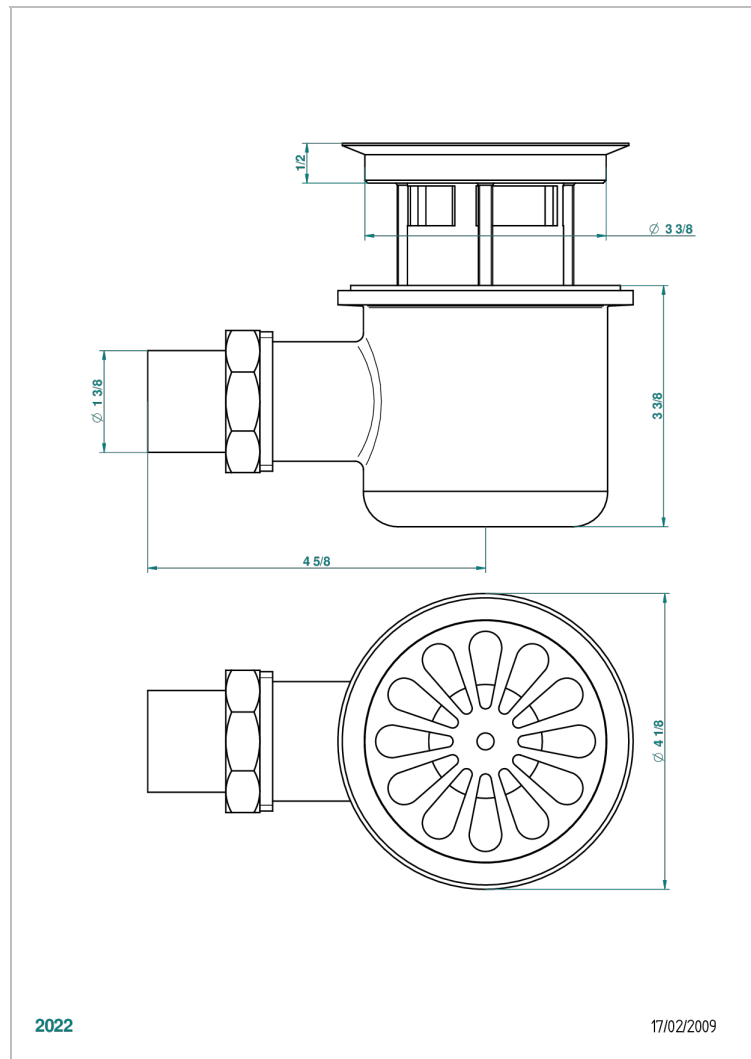

G00-2330

Shower drain horizontal outlet - large size - diameter : 100 mm

CHARACTERISTIC

- General Products
- Shower drain horizontal outlet - large size - diameter : 100 mm

AVAILABLE FINITIONS

Black ceram - D30
 Blush PVD - H62
 Brass color PVD - H49
 Brown bronze color PVD - F33
 Chrome polished - A02
 Chrome polished / gold polished - G02