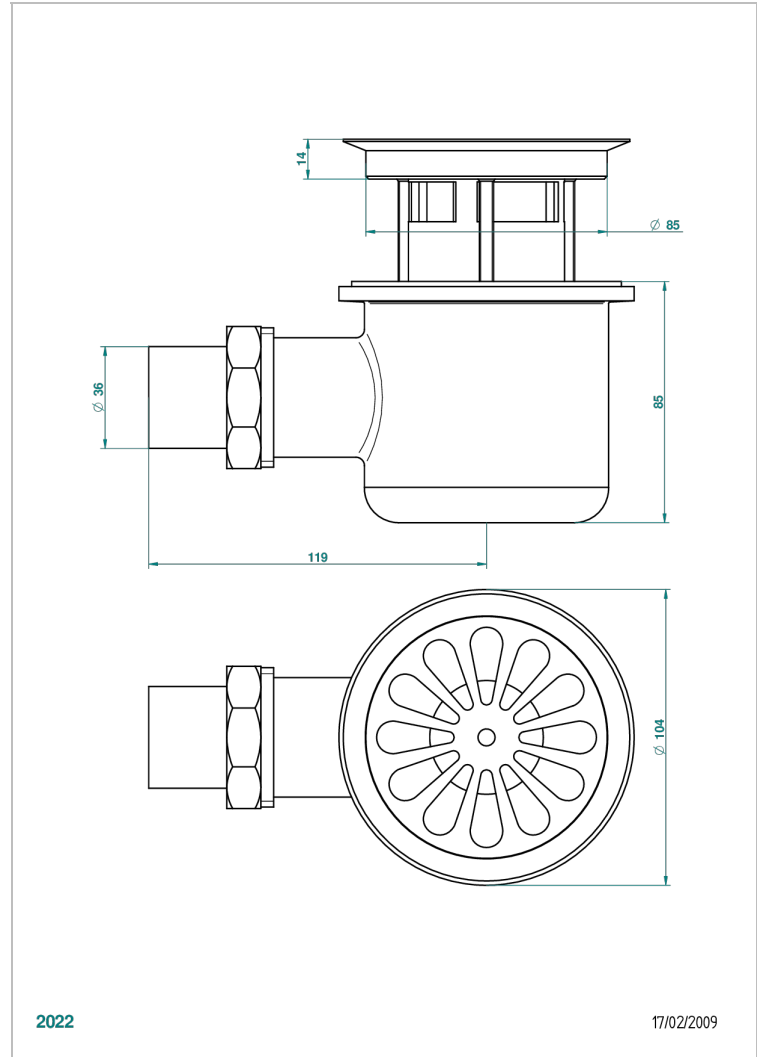

GENERAL ITEMS

G00-2330

Shower drain horizontal outlet, large size, \varnothing 100 mm

2022

17/02/2009

CHARACTERISTIC

- General Items
- Shower drain horizontal outlet, large size, \varnothing 100 mm

AVAILABLE FINITIONS