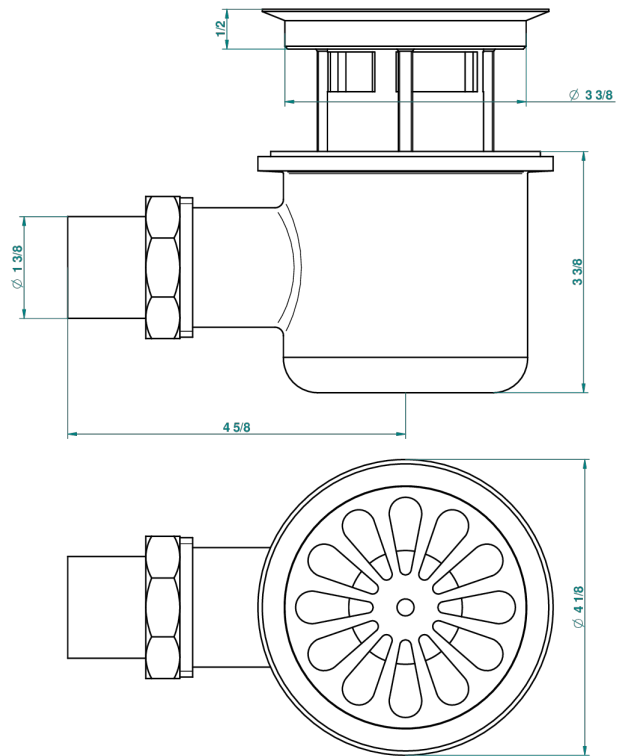

GENERAL ITEMS

G00-2330

Shower drain horizontal outlet, large size, \varnothing 100 mm

2022

17/02/2009

CHARACTERISTIC

- General Items
- Shower drain horizontal outlet, large size, \varnothing 100 mm

AVAILABLE FINITIONS