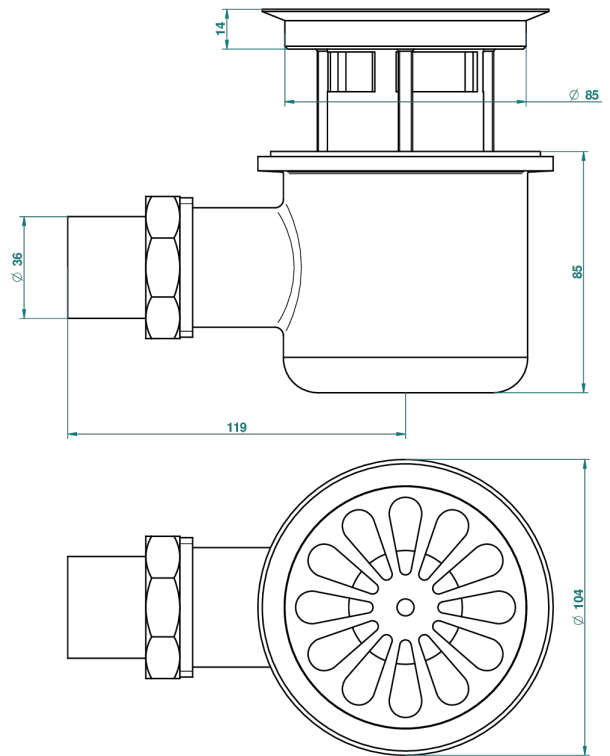

GENERAL ITEMS

G00-2330

Shower drain horizontal outlet, large size, \varnothing 100 mm

2022

17/02/2009

CHARACTERISTIC

- General Items
- Shower drain horizontal outlet, large size, \varnothing 100 mm

AVAILABLE FINITIONS