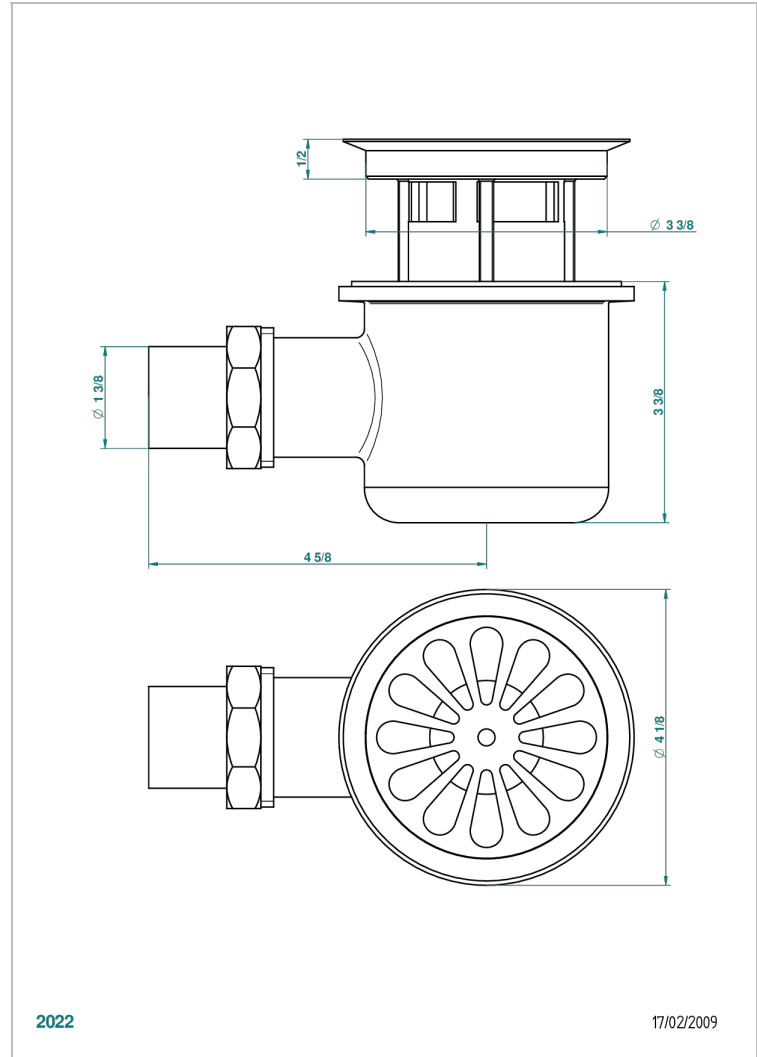

# GENERAL ITEMS

G00-2330

Shower drain horizontal outlet, large size,  $\varnothing$  100 mm

## CHARACTERISTIC

- General Items
- Shower drain horizontal outlet, large size,  $\varnothing$  100 mm