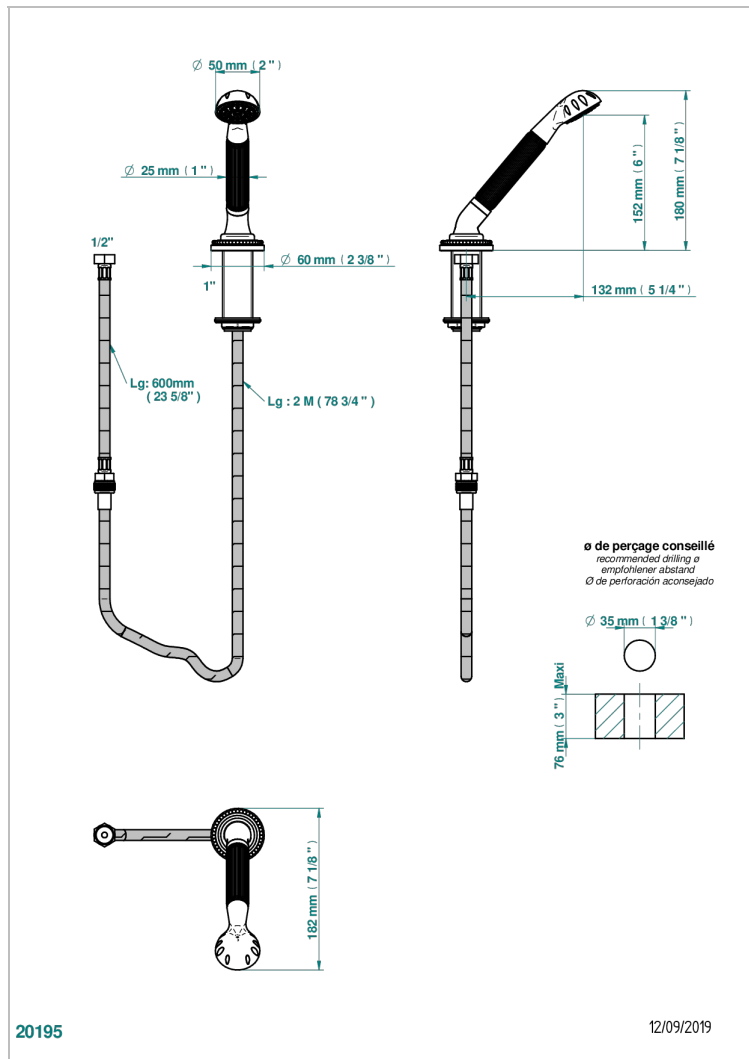

MONTE CARLO, WHITE GOLD PORCELAIN

U8C-60A

Deck mounted hand shower, with hose

CHARACTERISTIC

- ACS : 20ACCLY558

TECHNICAL SPECS

- Recommandé : 3 bars (max. 5 bars) - Advised : 43,5 psi (max. 72 psi)
- 9,5 l/min à 3 bars (2.5 gpm at 43.5 psi)

STANDARDS

AVAILABLE FINITIONS

Black ceram - D30
 Chrome polished - A02
 Chrome polished / gold polished - G02
 Copper antique matt, coated - H07
 Gold mat - F07
 Gold polished - F01

Light coated bronze - D01
 Matt chrome (American satin) - C02
 Matt nickel (American satin) - C01
 Nickel antique / Sovereign - H28
 Nickel polished - B01
 Soft gold - F30

Soft matt gold - F31