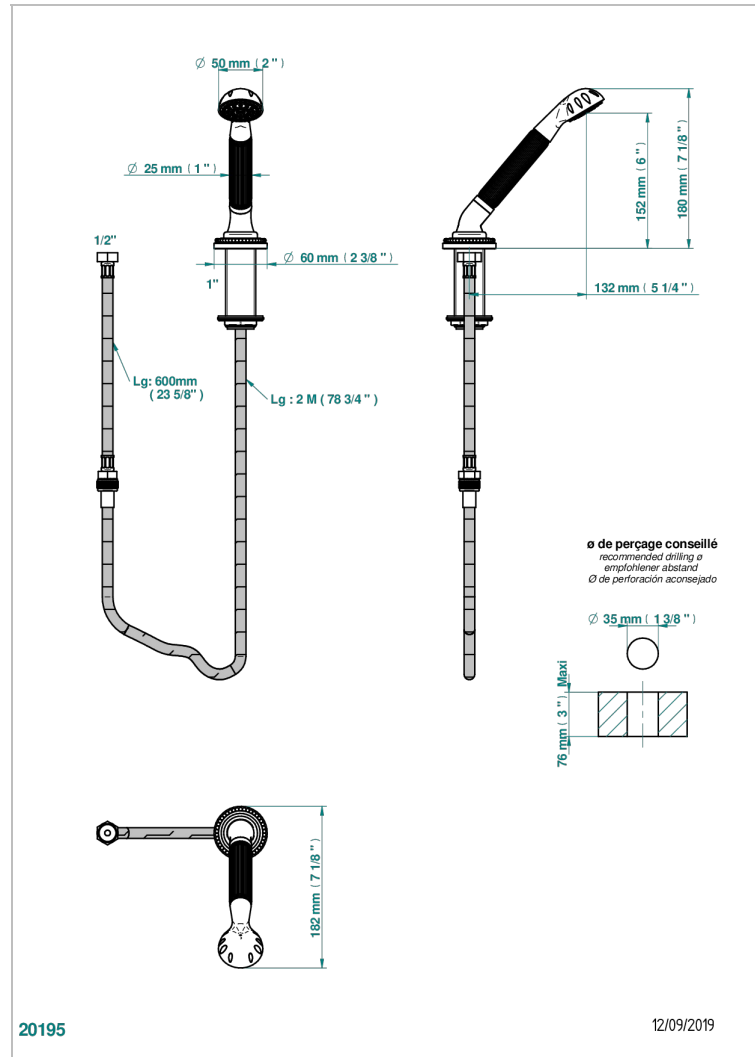

MONTE CARLO, GOLD PORCELAIN

U8B-60A

Deck mounted hand shower, with hose

CHARACTERISTIC

- ACS : 20ACCLY558

STANDARDS

TECHNICAL SPECS

- Recommandé : 3 bars (max. 5 bars) - Advised : 43,5 psi (max. 72 psi)
- 9,5 l/min à 3 bars (2.5 gpm at 43.5 psi)

AVAILABLE FINITIONS

Black ceram - D30
 Chrome polished - A02
 Chrome polished / gold polished - G02
 Copper antique matt, coated - H07
 Gold mat - F07
 Gold polished - F01

Light coated bronze - D01
 Matt chrome (American satin) - C02
 Matt nickel (American satin) - C01
 Nickel antique / Sovereign - H28
 Nickel polished - B01
 Soft gold - F30

Soft matt gold - F31