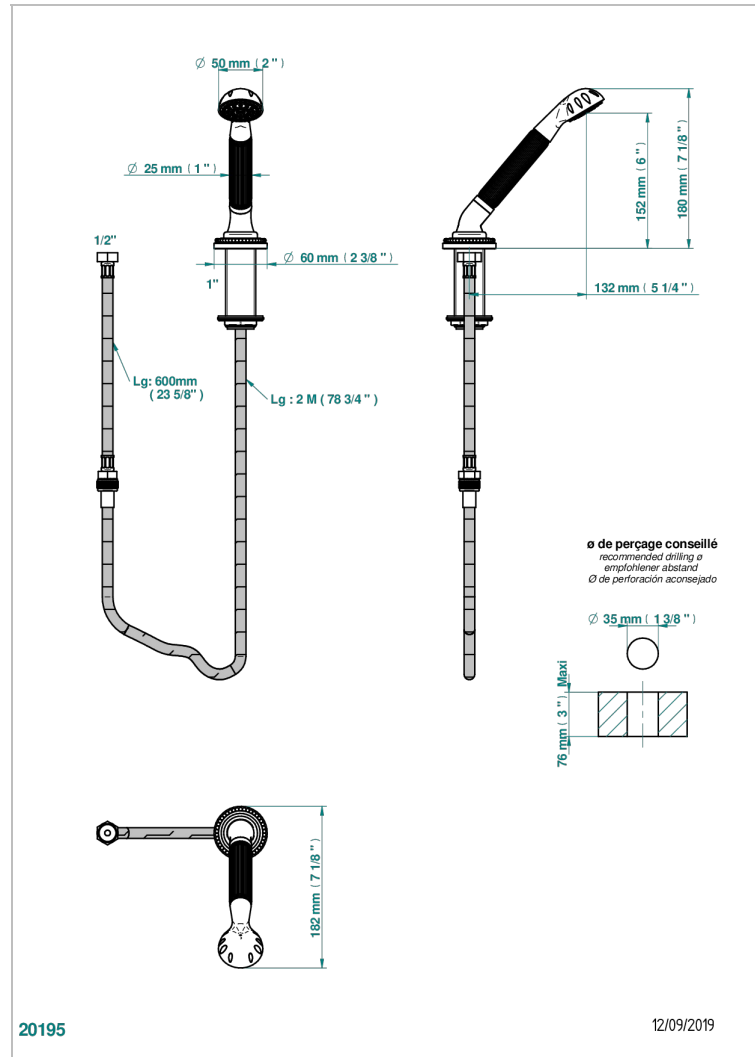

# MONTE CARLO, GOLD PORCELAIN

U8B-60A

Rim mounted stylised handshower, 2 m hose and angle rest

## CHARACTERISTIC

- ACS : 20ACCLY558

Varnished matt antique red copper (color finish) - H07