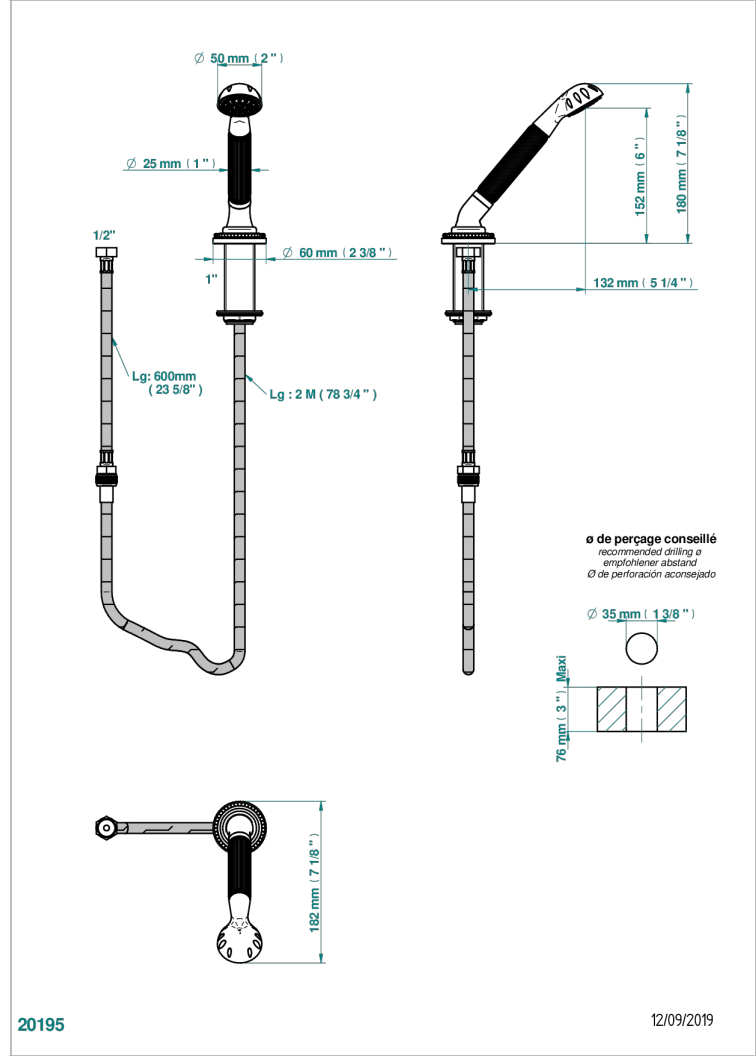

AMOUR DE TRIANON

G24-60A

Deck mounted hand shower, with hose

20195

12/09/2019

CHARACTERISTIC

- ACS : 20ACCLY558

TECHNICAL SPECS

- Recommandé : 3 bars (max. 5 bars) - Advised : 43,5 psi (max. 72 psi)
- 9,5 l/min à 3 bars (2.5 gpm at 43.5 psi)

STANDARDS

AVAILABLE FINITIONS

- Black ceram - D30
- Chrome polished - A02
- Chrome polished / gold polished - G02
- Copper antique matt, coated - H07
- Gold mat - F07
- Gold polished - F01

- Light coated bronze - D01
- Matt chrome (American satin) - C02
- Matt nickel (American satin) - C01
- Nickel antique / Sovereign - H28
- Nickel polished - B01
- Soft gold - F30

- Soft matt gold - F31