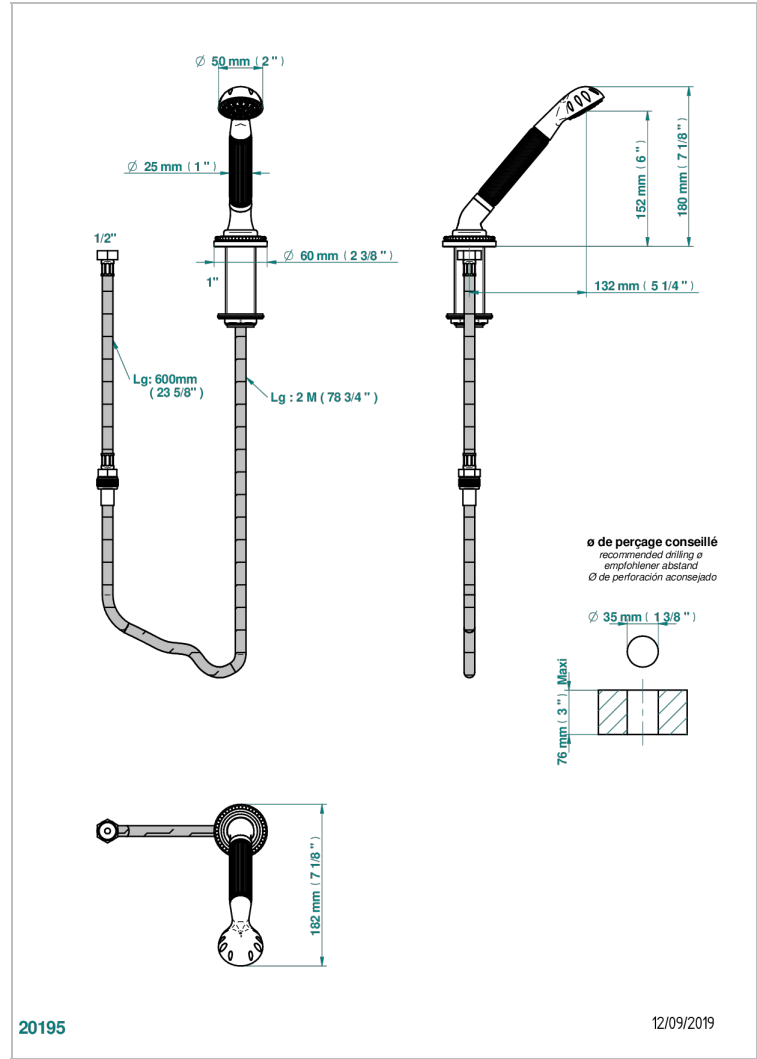

AMOUR DE TRIANON

G24-60A

Rim mounted stylised handshower, 2 m hose and angle rest

THG[®]
PARIS

CHARACTERISTIC

- ACS : 20ACCLY558

TECHNICAL SPECS

- Recommandé : 3 bars (max. 5 bars) - Advised : 43,5 psi (max. 72 psi)
- 9,5 l/min à 3 bars (2.5 gpm at 43.5 psi)

STANDARDS

AVAILABLE FINITIONS

Antique nickel - H28
 Black ceram - D30
 Lacquered light bronze - D01
 Matt chrome - C02
 Matt gold - F07
 Matt nickel (color finish) - C01

Polished chrome (color finish) - A02
 Polished chrome / Polished gold (color finish) - G02
 Polished gold (color finish) - F01
 Polished nickel - B01
 Soft gold - F30
 Soft matt gold - F31

Varnished matt antique red copper (color finish) - H07