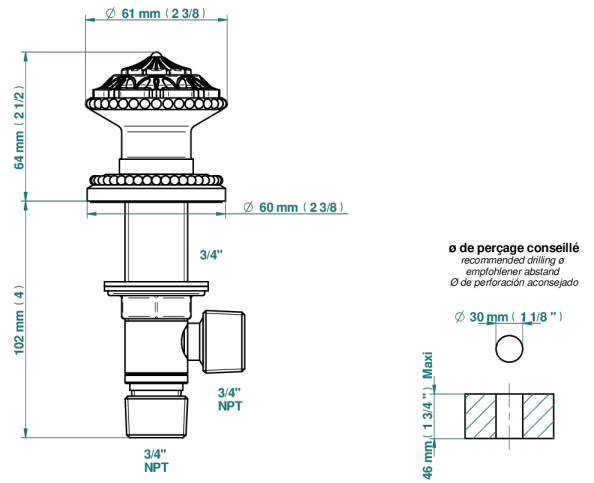

# AMOUR DE TRIANON

G24-36

Rim mounted 3/4" valve

20192

14/02/2022

## CHARACTERISTIC

- Amour de Trianon
- Rim mounted 3/4" valve

Varnished matt antique red copper (color finish) - H07