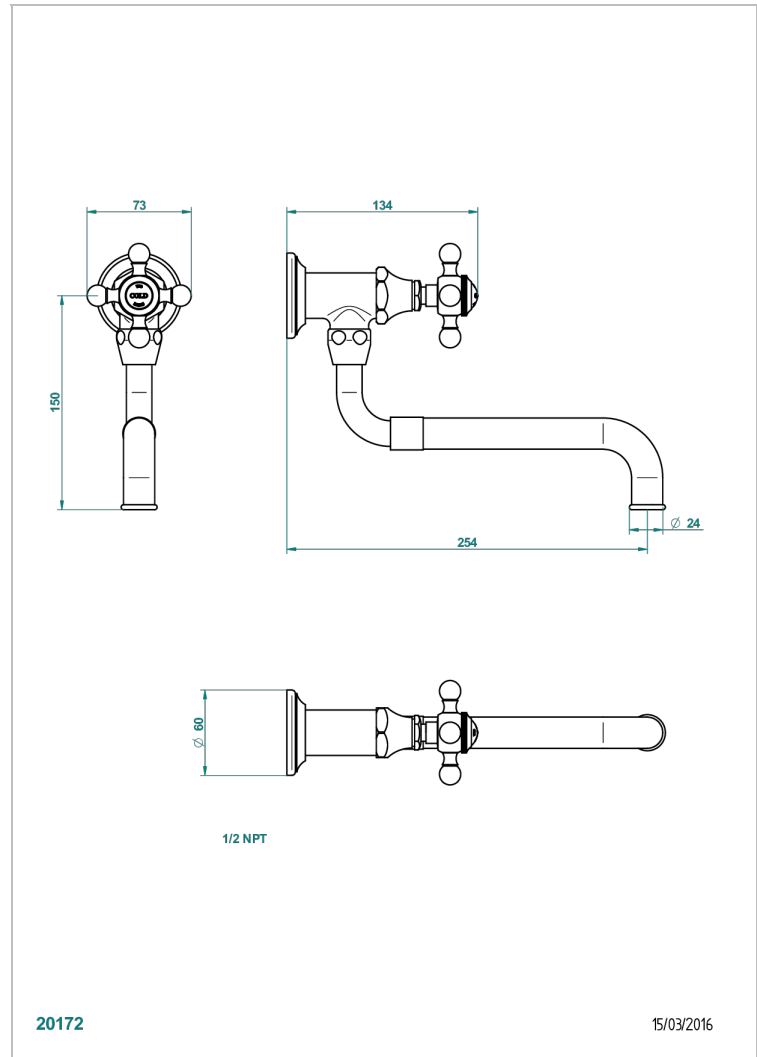

1900 KITCHEN

G76-4410/US

Pot filler

THG[®]
PARIS

CHARACTERISTIC

- 1900 Kitchen
- Pot filler

AVAILABLE FINITIONS

Black ceram - D30
Blush PVD - H62
Brass color PVD - H49
Brown bronze color PVD - F33
Chrome polished - A02
Gold color PVD - H52