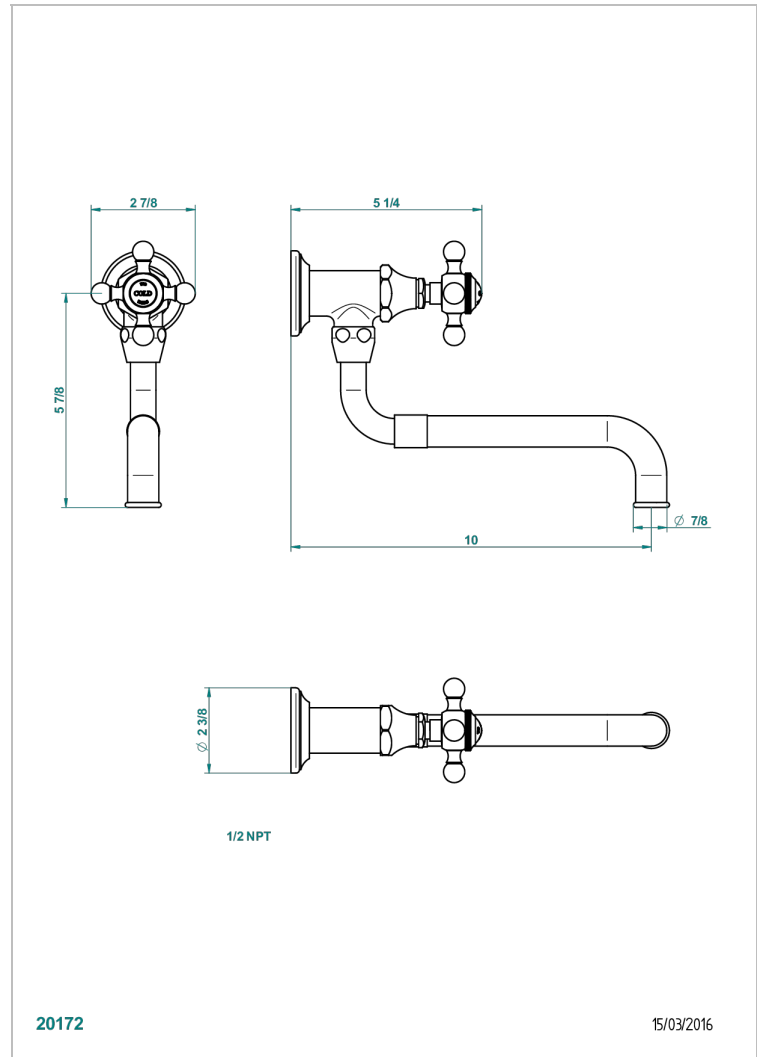

1900 KITCHEN

G76-4410/US

Pot filler

THG[®]
PARIS

CHARACTERISTIC

- 1900 Kitchen
- Pot filler

AVAILABLE FINITIONS

Black ceram - D30
Blush PVD - H62
Brass color PVD - H49
Brown bronze color PVD - F33
Chrome polished - A02
Gold color PVD - H52

Nickel color PVD - H55
Nickel polished - B01
Soft gold - F30
Soft matt gold - F31
Umber PVD - H66