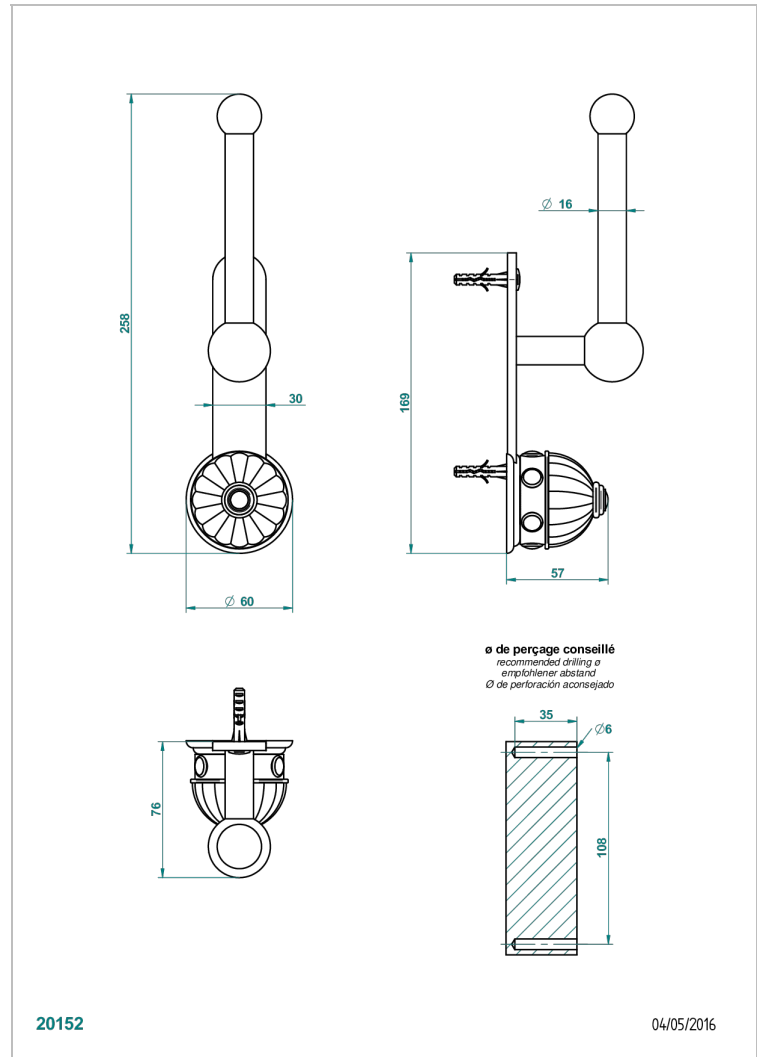

# CHEVERNY RED JASPER

A1U-542

Reserve toilet paper holder

THG<sup>®</sup>  
PARIS

## CHARACTERISTIC

- Cheverny red Jasper
- Reserve toilet paper holder