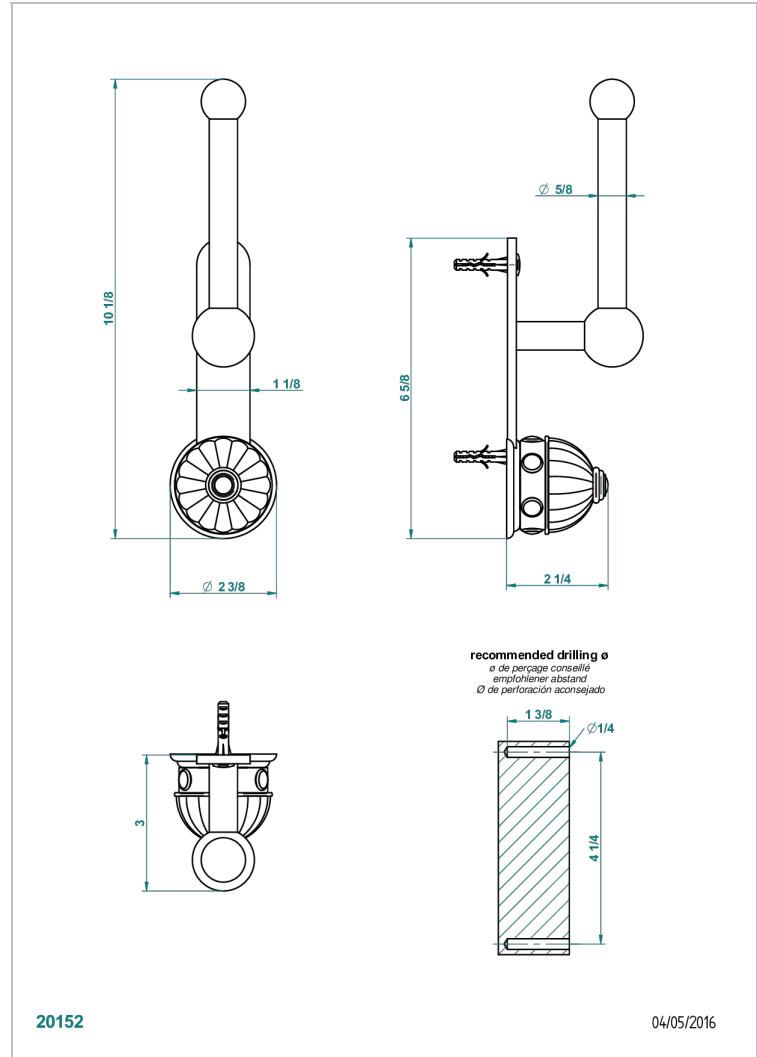

CHEVERNY RED JASPER

A1U-542

Reserve toilet paper holder

20152

04/05/2016

CHARACTERISTIC

- Cheverny red Jasper
- Reserve toilet paper holder

AVAILABLE FINITIONS

Umber PVD - H66