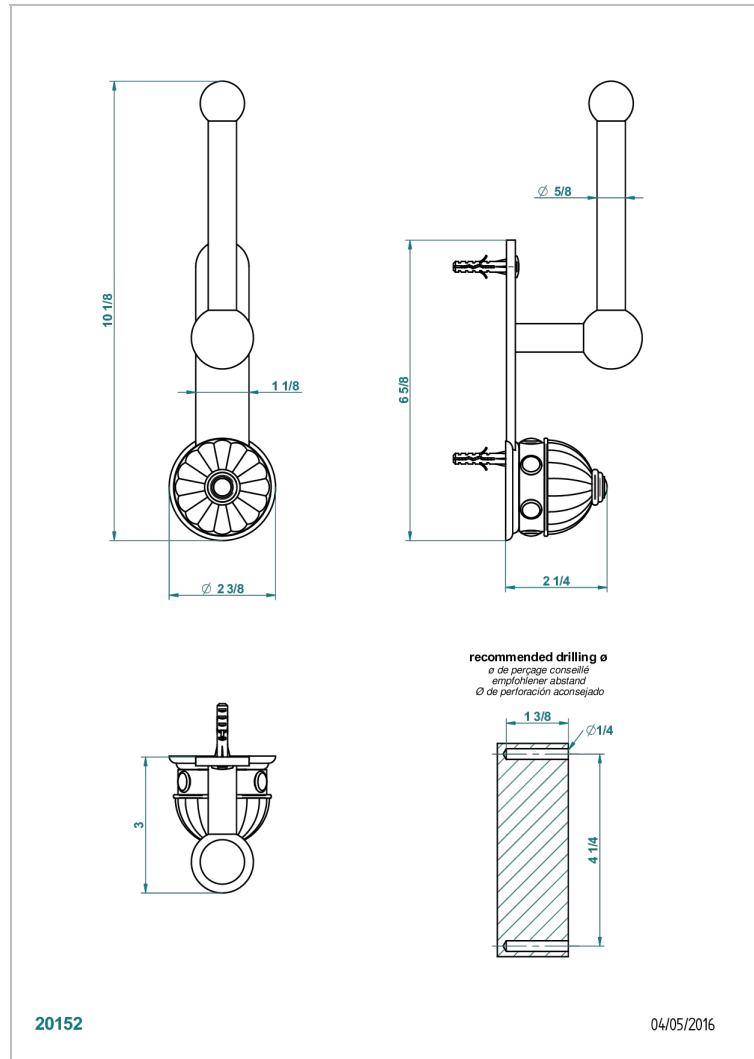

# CHEVERNY LAPIS LAZULI

A1T-542

Reserve toilet paper holder

20152

04/05/2016

## CHARACTERISTIC

- Cheverny Lapis Lazuli
- Reserve toilet paper holder