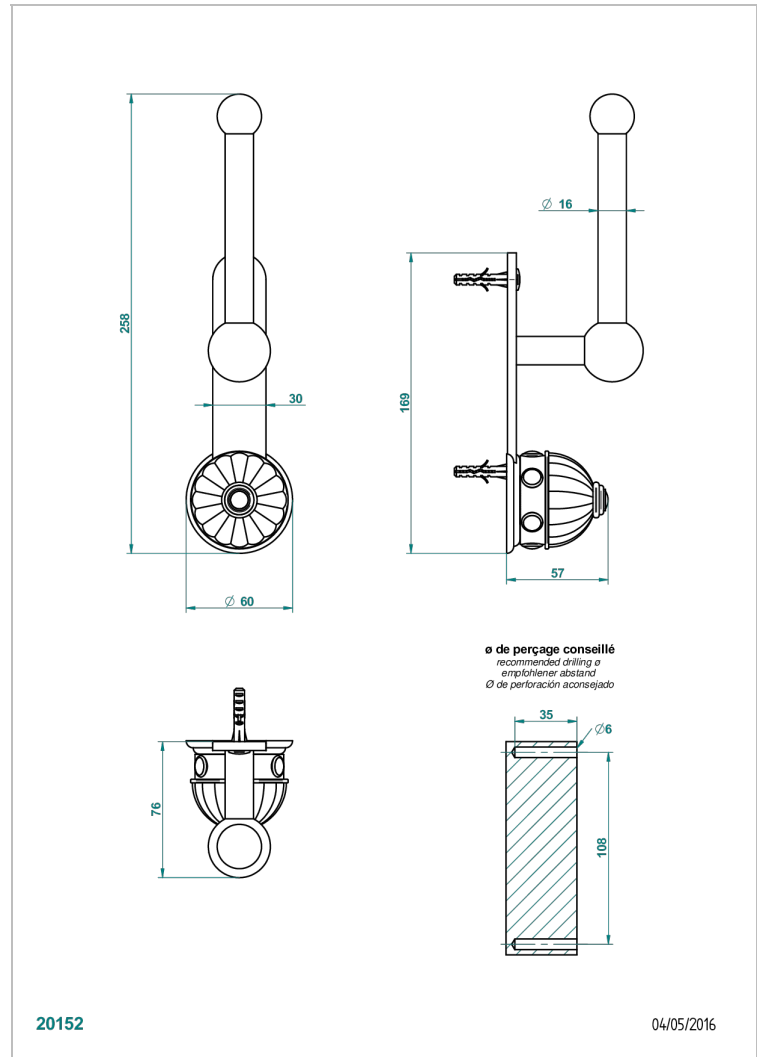

AMBOISE BLACK ONYX

A1M-542

Reserve toilet paper holder

THG[®]
PARIS

CHARACTERISTIC

- Amboise Black Onyx
- Reserve toilet paper holder

AVAILABLE FINITIONS

Black ceram - D30
Blush PVD - H62
Brass color PVD - H49
Brown bronze color PVD - F33
Chrome polished - A02
Chrome polished / gold polished - G02

Matt nickel color PVD - H56
Nickel antique / Sovereign - H28
Nickel color PVD - H55
Nickel polished - B01
Soft gold - F30
Soft matt gold - F31

Umber PVD - H66