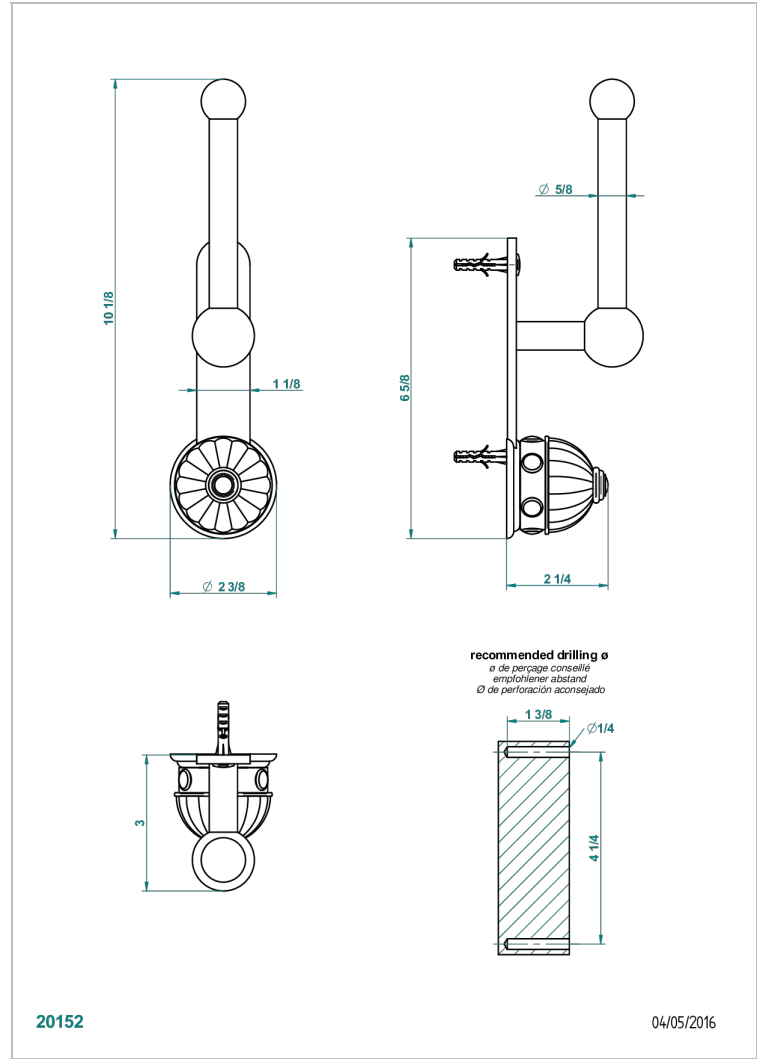

AMBOISE BLACK ONYX

A1M-542

Reserve toilet paper holder

CHARACTERISTIC

- Amboise Black Onyx
- Reserve toilet paper holder

AVAILABLE FINITIONS

Black ceram - D30
Blush PVD - H62
Brass color PVD - H49
Brown bronze color PVD - F33
Chrome polished - A02
Chrome polished / gold polished - G02

Matt nickel color PVD - H56
Nickel antique / Sovereign - H28
Nickel color PVD - H55
Nickel polished - B01
Soft gold - F30
Soft matt gold - F31

Umber PVD - H66