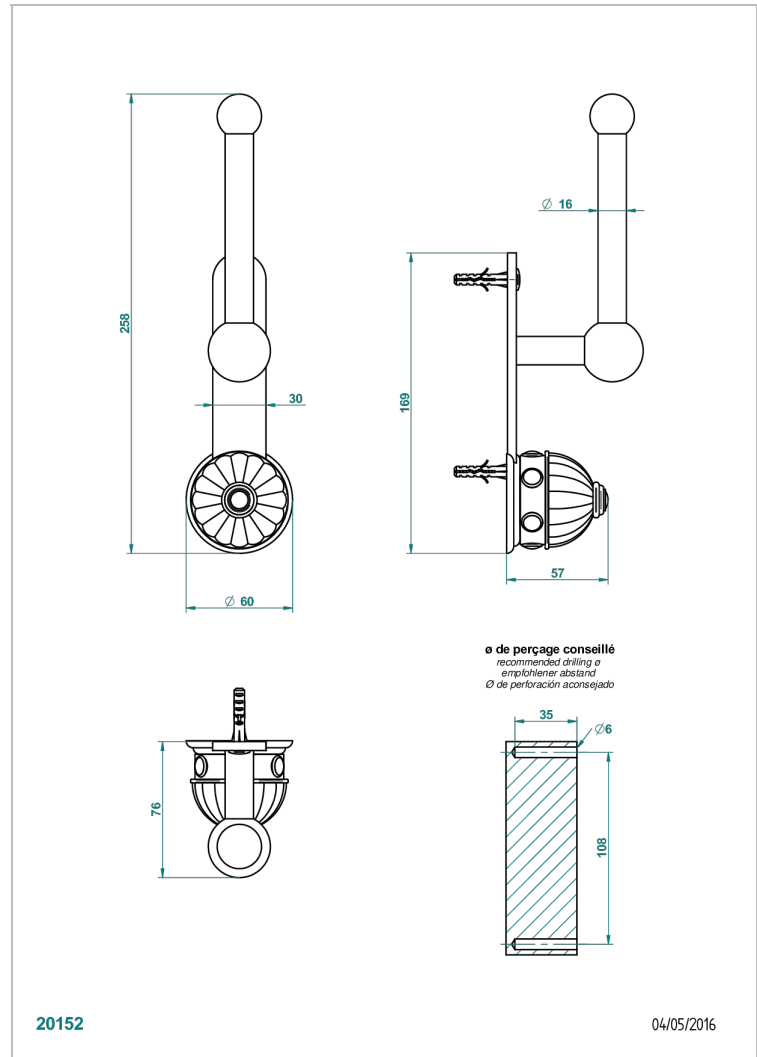

# AMBOISE RED JASPER

A1L-542

Reserve toilet paper holder

THG<sup>®</sup>  
PARIS

## CHARACTERISTIC

- Amboise Red Jasper
- Reserve toilet paper holder