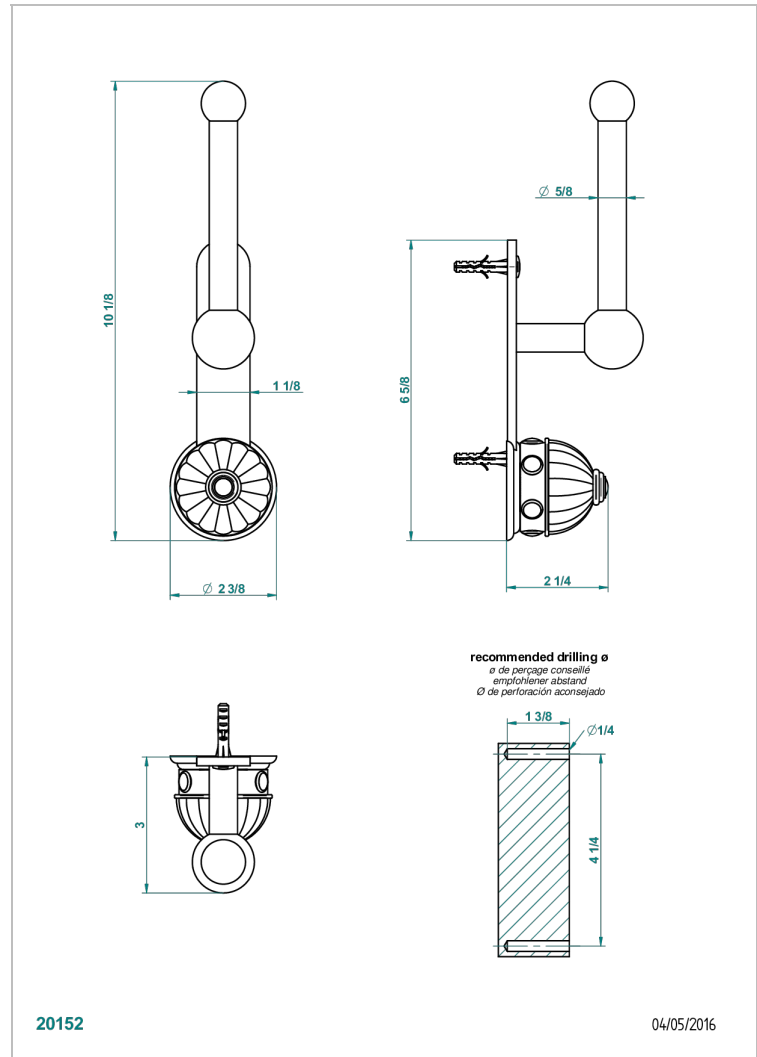

AMBOISE RED JASPER

A1L-542

Reserve toilet paper holder

CHARACTERISTIC

- Amboise Red Jasper
- Reserve toilet paper holder

AVAILABLE FINITIONS

Black ceram - D30
 Blush PVD - H62
 Brass color PVD - H49
 Brown bronze color PVD - F33
 Chrome polished - A02
 Chrome polished / gold polished - G02

Matt nickel color PVD - H56
 Nickel antique / Sovereign - H28
 Nickel color PVD - H55
 Nickel polished - B01
 Soft gold - F30
 Soft matt gold - F31

Umber PVD - H66