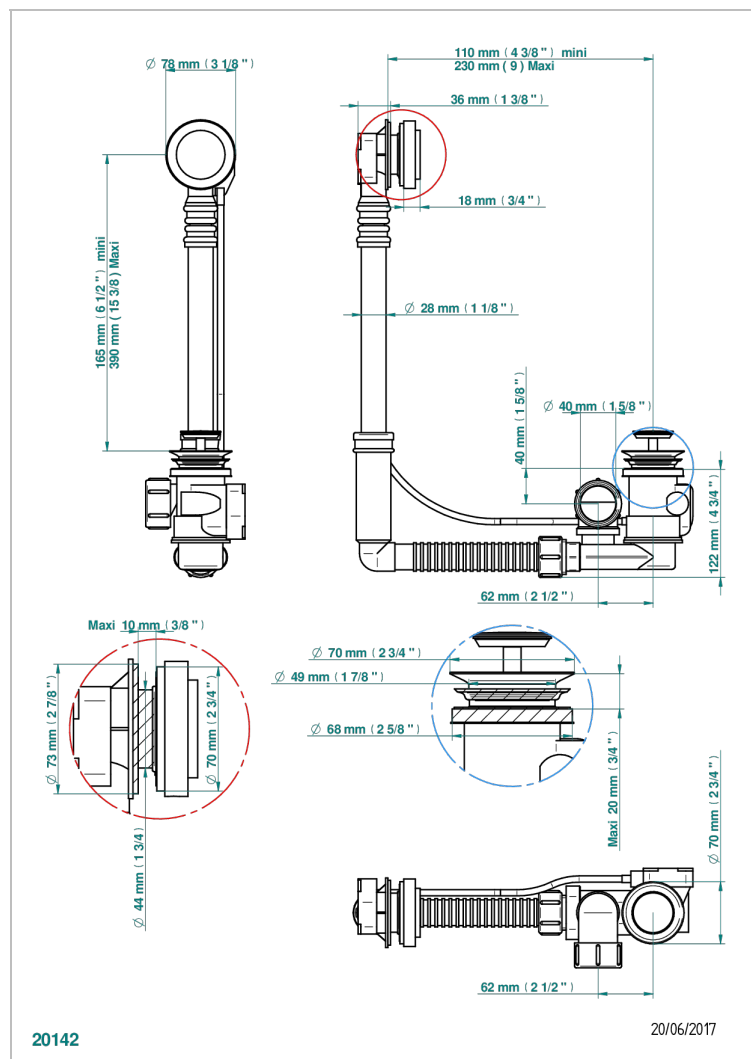

CORVAIR FIOR DI BOSCO WITH LEVER

U8L-302

Geberit bath waste, adjustable height: mini 165 mm / maxi 390 mm ; adjustable projection: mini 110 mm / maxi 230 mm, outlet \varnothing 40 mm, delivered with stylised control knob - European model

CHARACTERISTIC

- Corvoir Fior di Bosco with lever
- Geberit bath waste, adjustable height: mini 165 mm / maxi 390 mm ; adjustable projection: mini 110 mm / maxi 230 mm, outlet \varnothing 40 mm, delivered with stylised control knob - European model