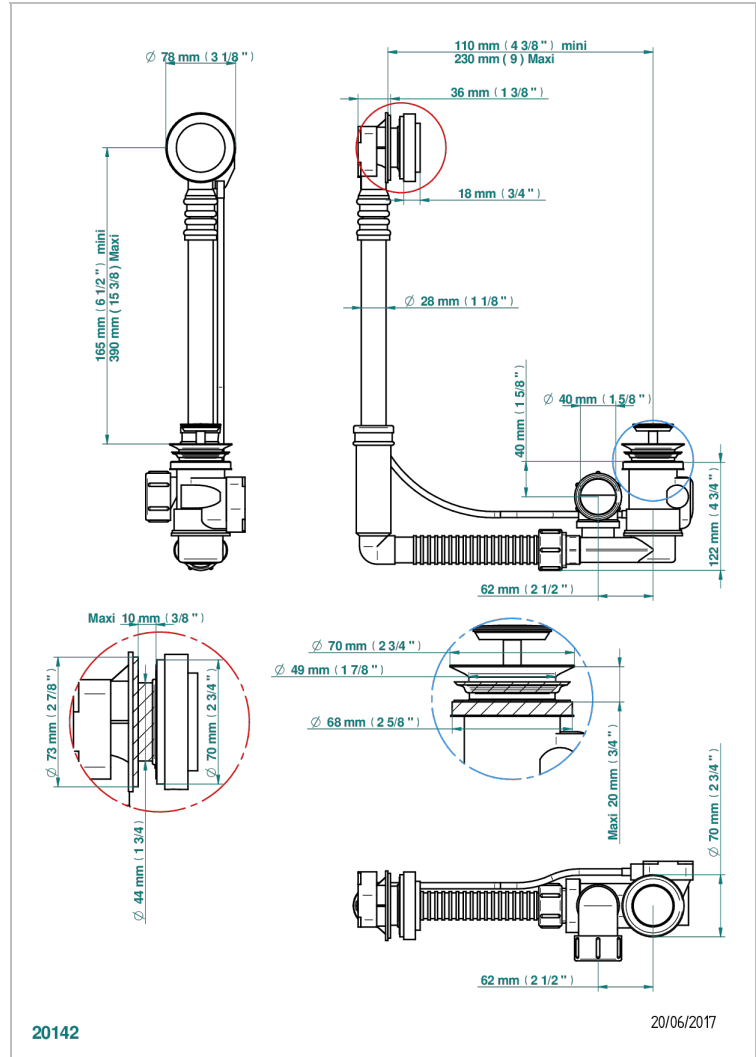

CORVAIR FIOR DI BOSCO

U8K-302

Geberit bath waste, adjustable height: mini 165 mm / maxi 390 mm ; adjustable projection: mini 110 mm / maxi 230 mm, outlet \varnothing 40 mm, delivered with stylised control knob - European model

CHARACTERISTIC

- Corvaire Fior di Bosco
- Geberit bath waste, adjustable height: mini 165 mm / maxi 390 mm ; adjustable projection: mini 110 mm / maxi 230 mm, outlet \varnothing 40 mm, delivered with stylised control knob - European model

Nickel color PVD - H55
 Polished chrome (color finish) - A02
 Umber PVD - H66