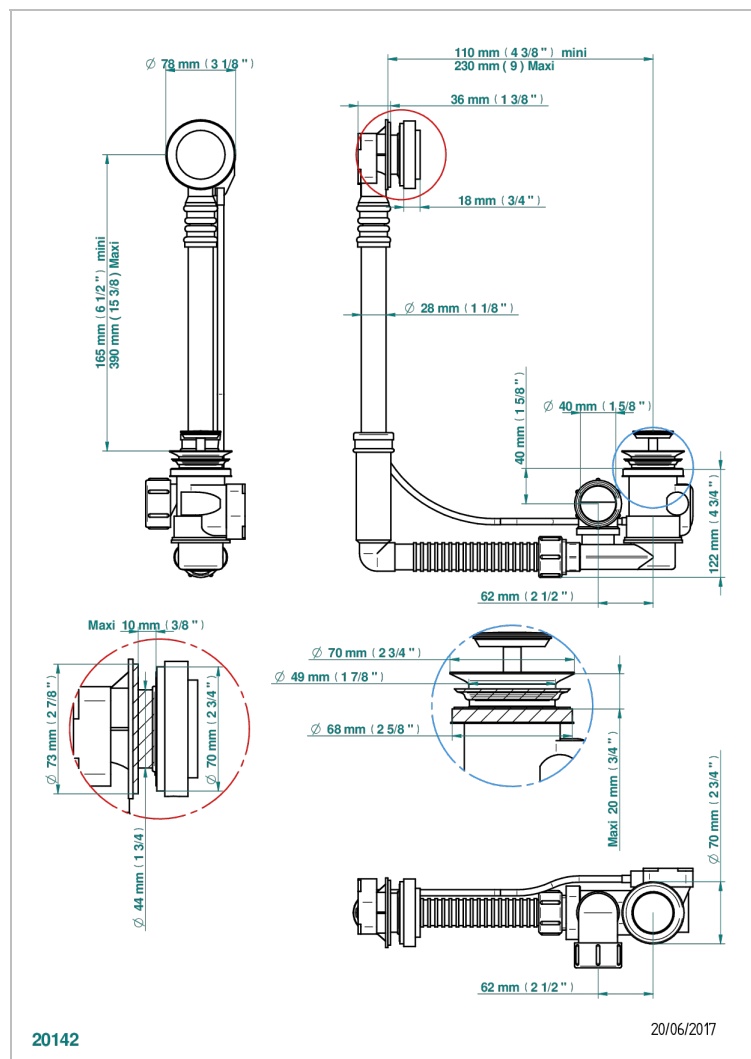

DIPLOMATE ROPED RINGS

U4C-302

Geberit bath waste, adjustable height: mini 165 mm / maxi 390 mm ; adjustable projection: mini 110 mm / maxi 230 mm, outlet \varnothing 40 mm, delivered with stylised control knob - European model

20142

20/06/2017

CHARACTERISTIC

- Diplomat Roped rings
- Geberit bath waste, adjustable height: mini 165 mm / maxi 390 mm ; adjustable projection: mini 110 mm / maxi 230 mm, outlet \varnothing 40 mm, delivered with stylised control knob - European model