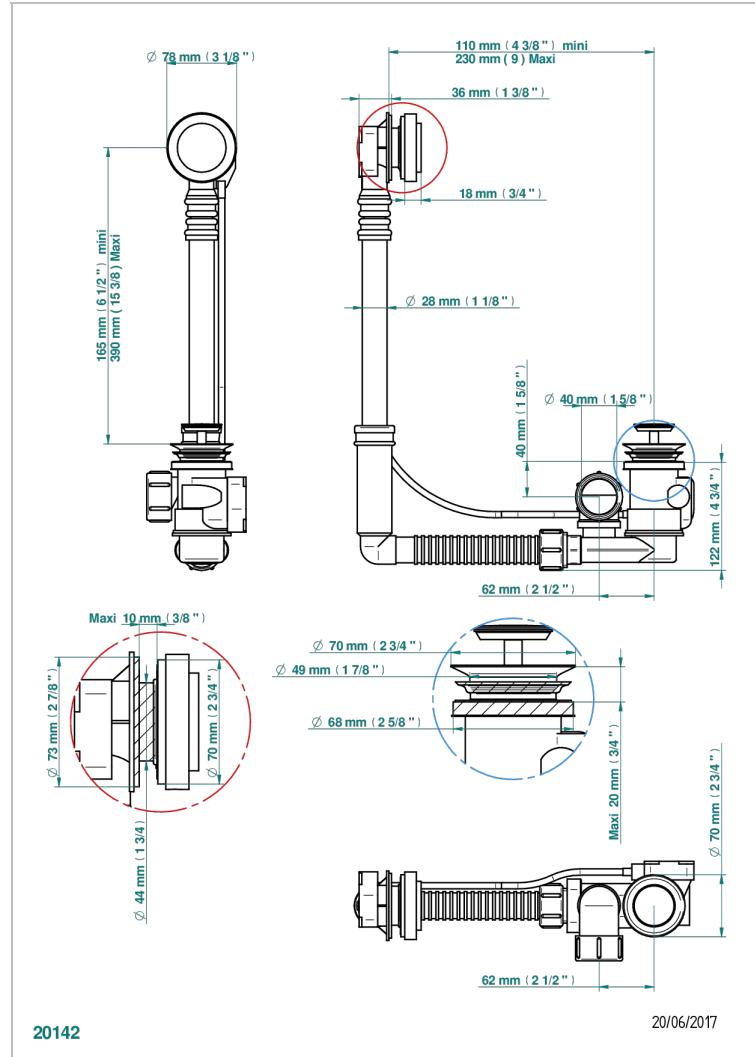

NIHAL IVORY PORCELAIN

U2N-302

THG
PARIS

Geberit bath waste, adjustable height: mini 165 mm / maxi 390 mm ; adjustable projection: mini 110 mm / maxi 230 mm, outlet \varnothing 40 mm, delivered with stylised control knob - European model

CHARACTERISTIC

- Nihal Ivory porcelain
- Geberit bath waste, adjustable height: mini 165 mm / maxi 390 mm ; adjustable projection: mini 110 mm / maxi 230 mm, outlet \varnothing 40 mm, delivered with stylised control knob - European model

Nickel color PVD - H55
Polished chrome (color finish) - A02
Umber PVD - H66

20142

20/06/2017