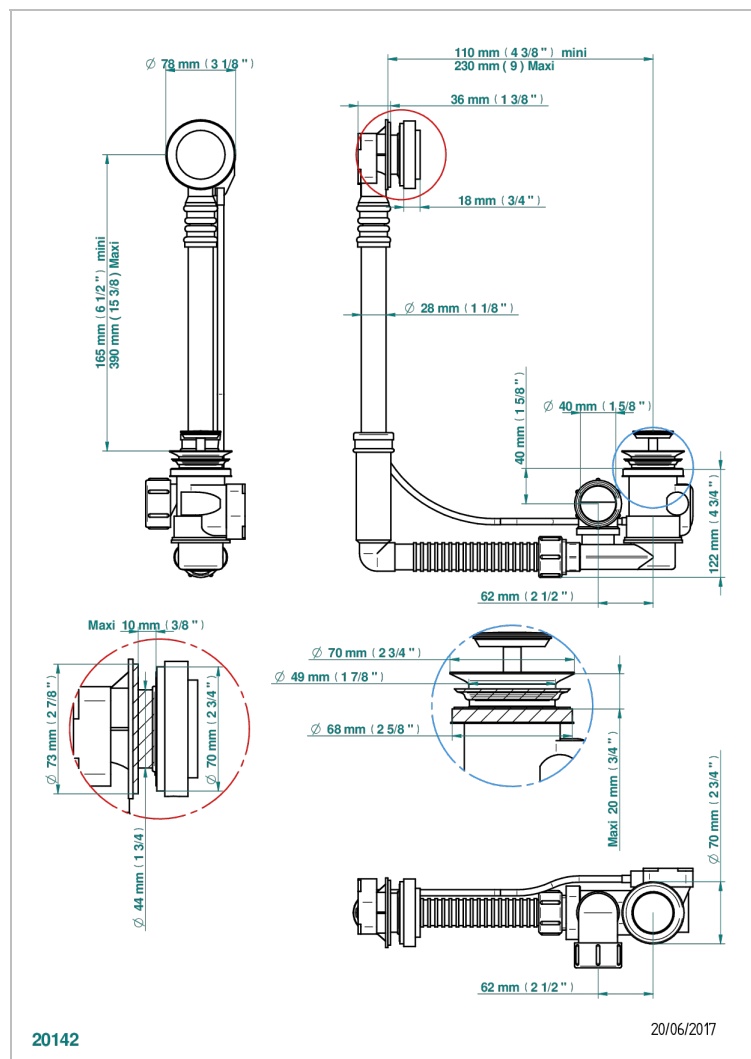

INFINI WHITE PORCELAIN WITH GOLD DECOR

U2F-302

Geberit bath waste, adjustable height: mini 165 mm / maxi 390 mm ; adjustable projection: mini 110 mm / maxi 230 mm, outlet \varnothing 40 mm, delivered with stylised control knob - European model

CHARACTERISTIC

- Infini White Porcelain with Gold decor
- Geberit bath waste, adjustable height: mini 165 mm / maxi 390 mm ; adjustable projection: mini 110 mm / maxi 230 mm, outlet \varnothing 40 mm, delivered with stylised control knob - European model