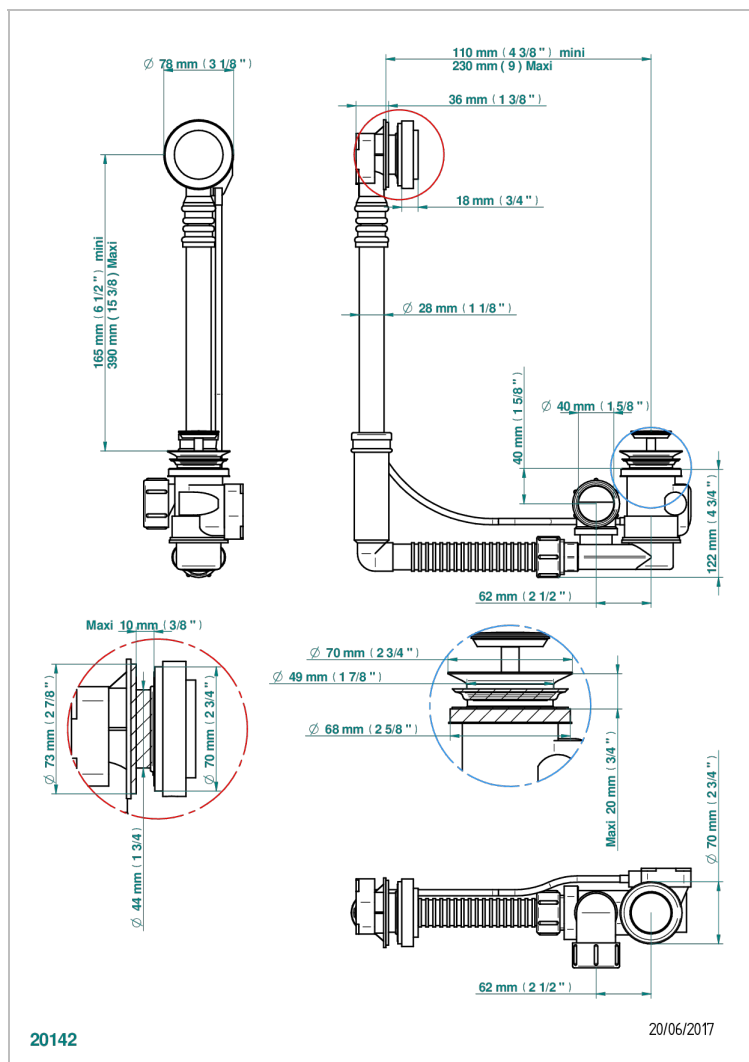

INFINI WHITE PORCELAIN WITH PLATINUM DECOR

U2E-302

Geberit bath waste, adjustable height: mini 165 mm / maxi 390 mm ; adjustable projection: mini 110 mm / maxi 230 mm, outlet \varnothing 40 mm, delivered with stylised control knob - European model

CHARACTERISTIC

- Infini White Porcelain with Platinum decor
- Geberit bath waste, adjustable height: mini 165 mm / maxi 390 mm ; adjustable projection: mini 110 mm / maxi 230 mm, outlet \varnothing 40 mm, delivered with stylised control knob - European model