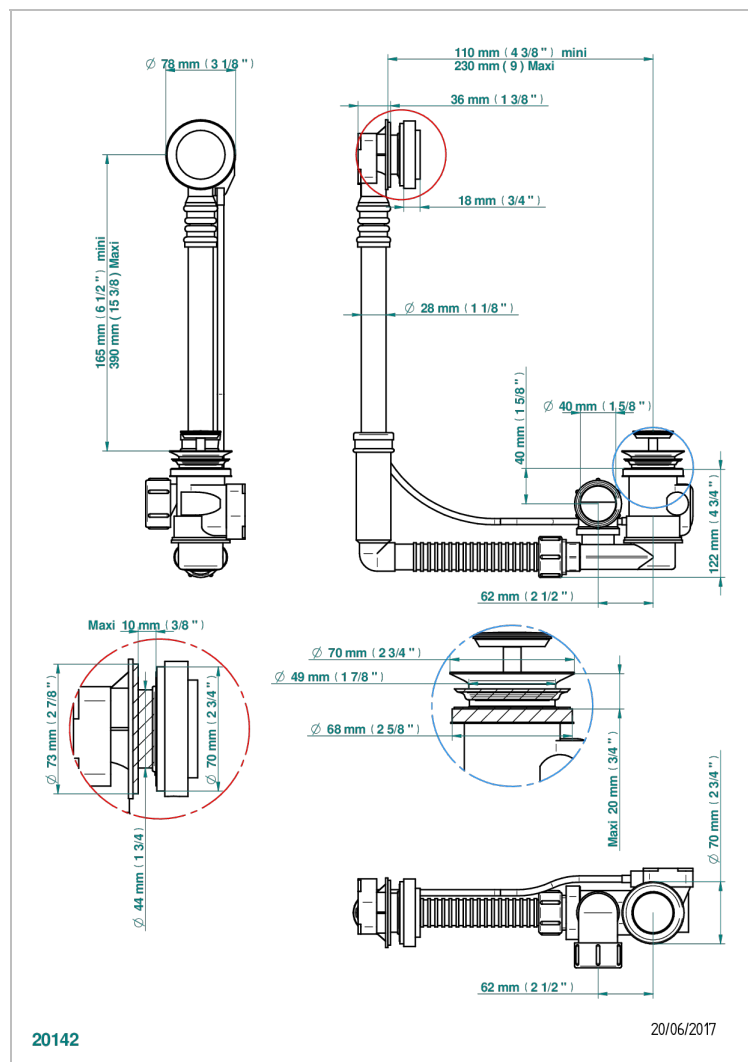

Geberit bath waste, adjustable height: mini 165 mm / maxi 390 mm ; adjustable projection: mini 110 mm / maxi 230 mm, outlet \varnothing 40 mm, delivered with stylised control knob - European model

CHARACTERISTIC

- Beaubourg
- Geberit bath waste, adjustable height: mini 165 mm / maxi 390 mm ; adjustable projection: mini 110 mm / maxi 230 mm, outlet \varnothing 40 mm, delivered with stylised control knob - European model

Nickel color PVD - H55
 Polished chrome (color finish) - A02
 Umber PVD - H66