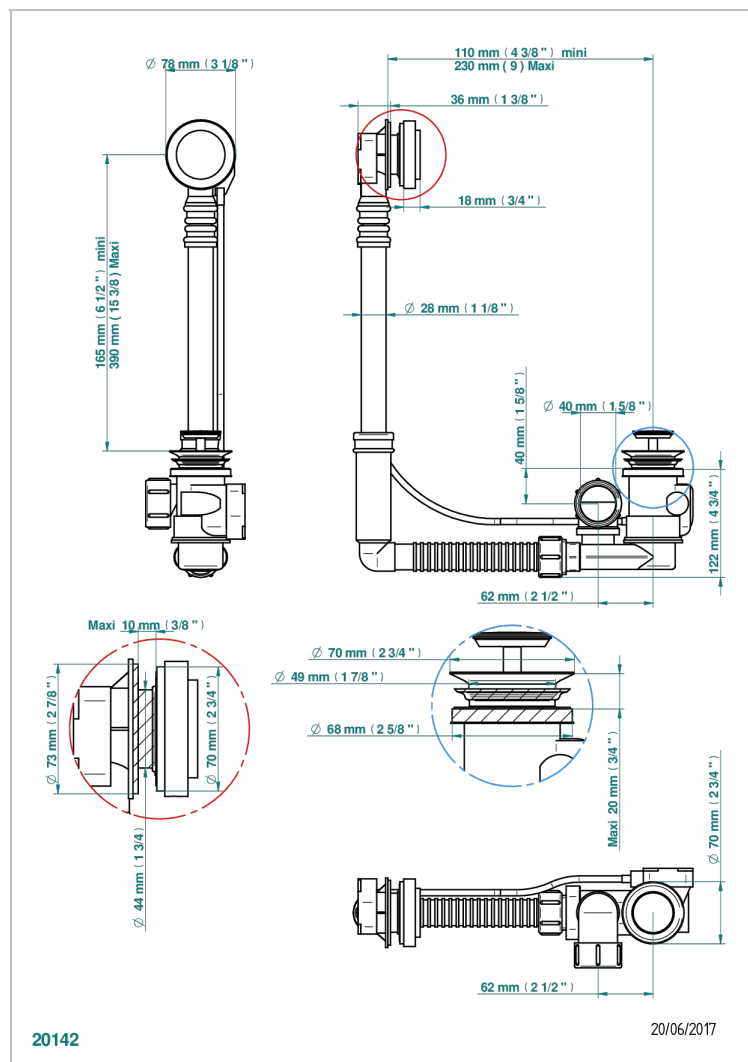

# METAMORPHOSE CARBON

G6C-302

Geberit bath waste, adjustable height: mini 165 mm / maxi 390 mm ; adjustable projection: mini 110 mm / maxi 230 mm, outlet  $\varnothing$  40 mm, delivered with stylised control knob - European model

## CHARACTERISTIC

- Métamorphose Carbon
- Geberit bath waste, adjustable height: mini 165 mm / maxi 390 mm ; adjustable projection: mini 110 mm / maxi 230 mm, outlet  $\varnothing$  40 mm, delivered with stylised control knob - European model

Nickel color PVD - H55  
Polished chrome (color finish) - A02  
Umber PVD - H66

20142

20/06/2017