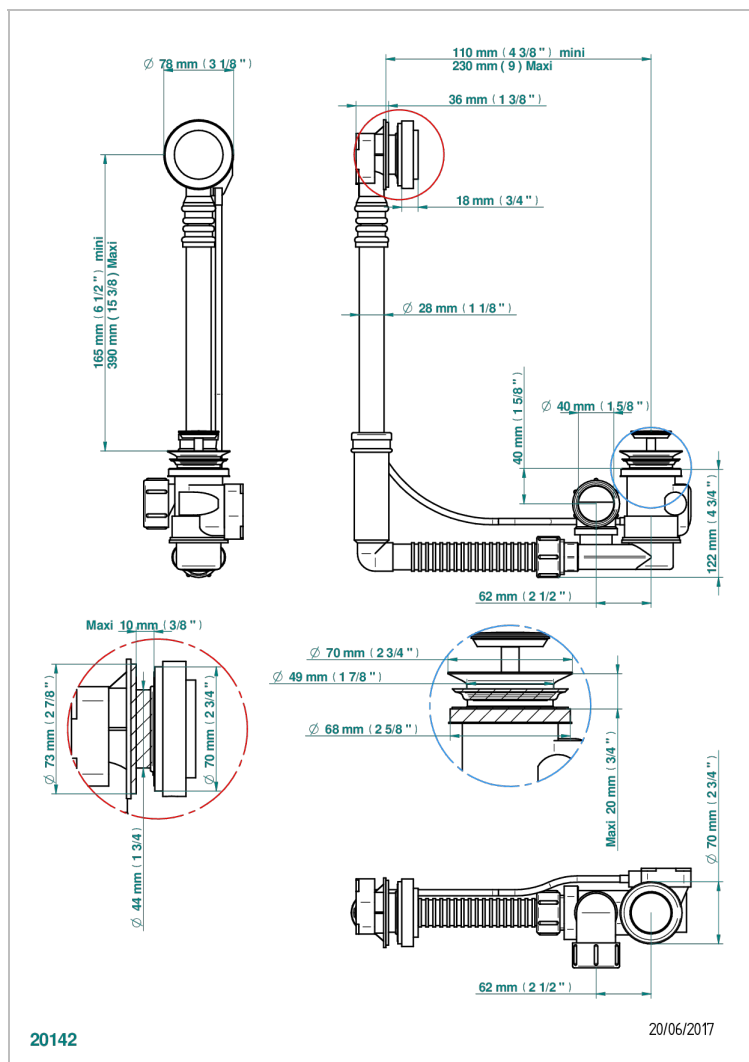

METAMORPHOSE WITH LEVER

G6B-302

Geberit bath waste, adjustable height: mini 165 mm / maxi 390 mm ; adjustable projection: mini 110 mm / maxi 230 mm, outlet \varnothing 40 mm, delivered with stylised control knob - European model

CHARACTERISTIC

- Métamorphose with lever
- Geberit bath waste, adjustable height: mini 165 mm / maxi 390 mm ; adjustable projection: mini 110 mm / maxi 230 mm, outlet \varnothing 40 mm, delivered with stylised control knob - European model