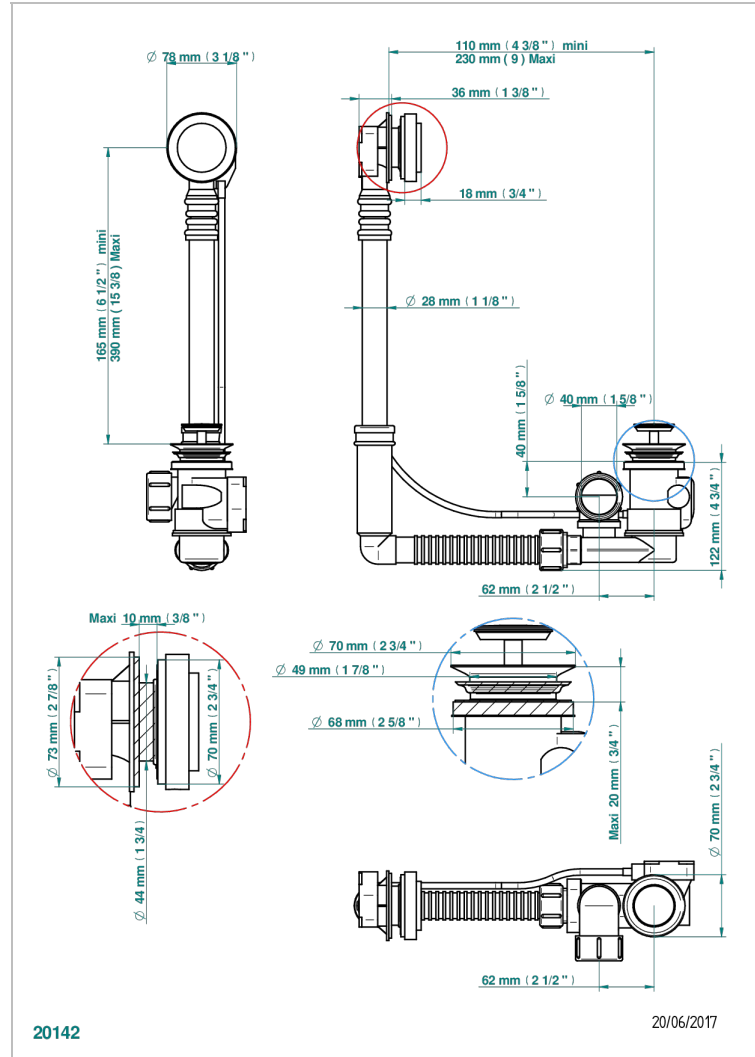

METAMORPHOSE

G6A-302

Geberit bath waste, adjustable height: mini 165 mm / maxi 390 mm ; adjustable projection: mini 110 mm / maxi 230 mm, outlet \varnothing 40 mm, delivered with stylised control knob - European model

CHARACTERISTIC

- Métamorphose
- Geberit bath waste, adjustable height: mini 165 mm / maxi 390 mm ; adjustable projection: mini 110 mm / maxi 230 mm, outlet \varnothing 40 mm, delivered with stylised control knob - European model

Nickel color PVD - H55
Polished chrome (color finish) - A02
Umber PVD - H66