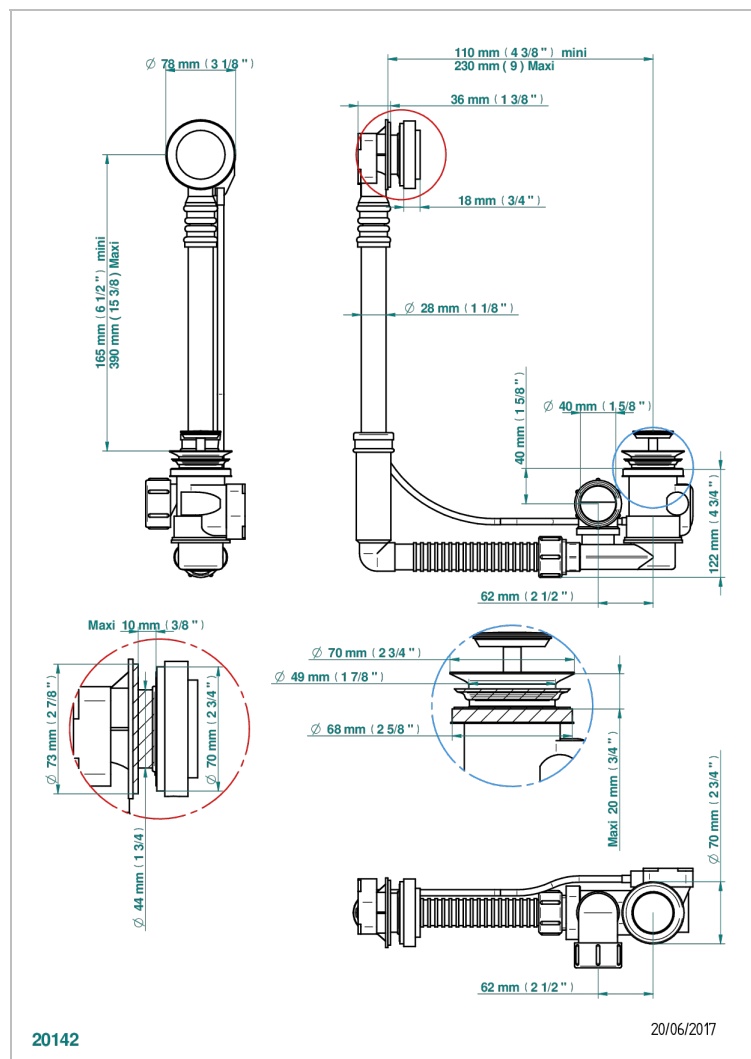

NANO WITH LEVER

G5B-302

Geberit bath waste, adjustable height: mini 165 mm / maxi 390 mm ; adjustable projection: mini 110 mm / maxi 230 mm, outlet \varnothing 40 mm, delivered with stylised control knob - European model

CHARACTERISTIC

- Nano with lever
- Geberit bath waste, adjustable height: mini 165 mm / maxi 390 mm ; adjustable projection: mini 110 mm / maxi 230 mm, outlet \varnothing 40 mm, delivered with stylised control knob - European model