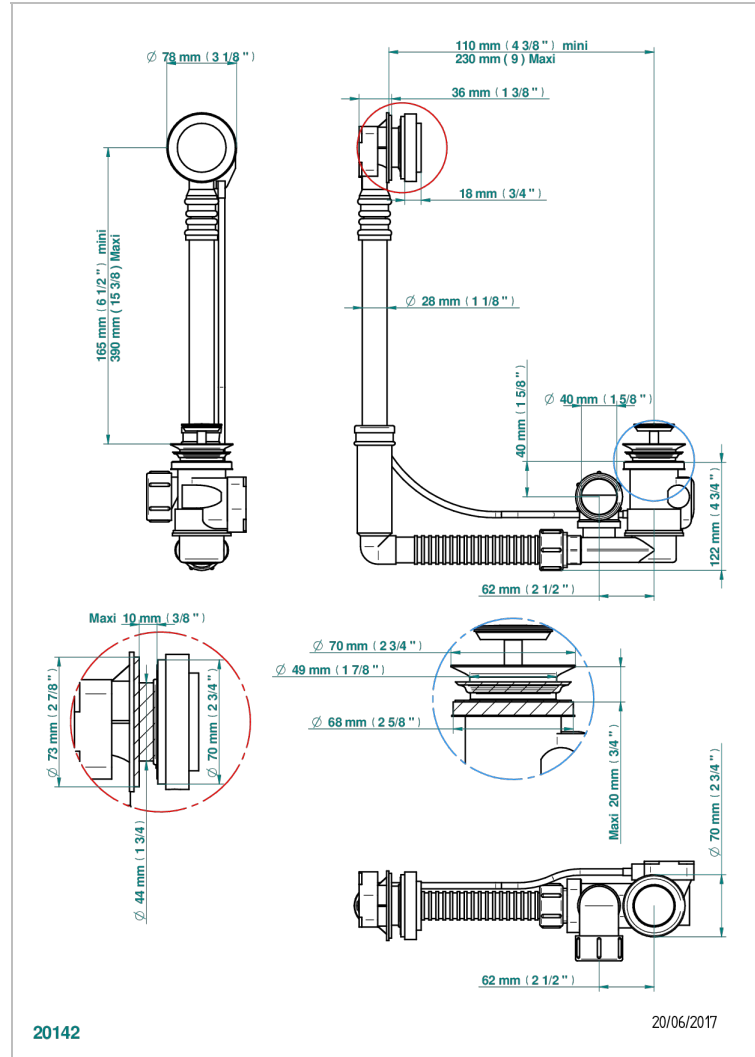

Geberit bath waste, adjustable height: mini 165 mm / maxi 390 mm ; adjustable projection: mini 110 mm / maxi 230 mm, outlet \varnothing 40 mm, delivered with stylised control knob - European model

CHARACTERISTIC

- Nano
- Geberit bath waste, adjustable height: mini 165 mm / maxi 390 mm ; adjustable projection: mini 110 mm / maxi 230 mm, outlet \varnothing 40 mm, delivered with stylised control knob - European model

Nickel color PVD - H55
 Polished chrome (color finish) - A02
 Umber PVD - H66