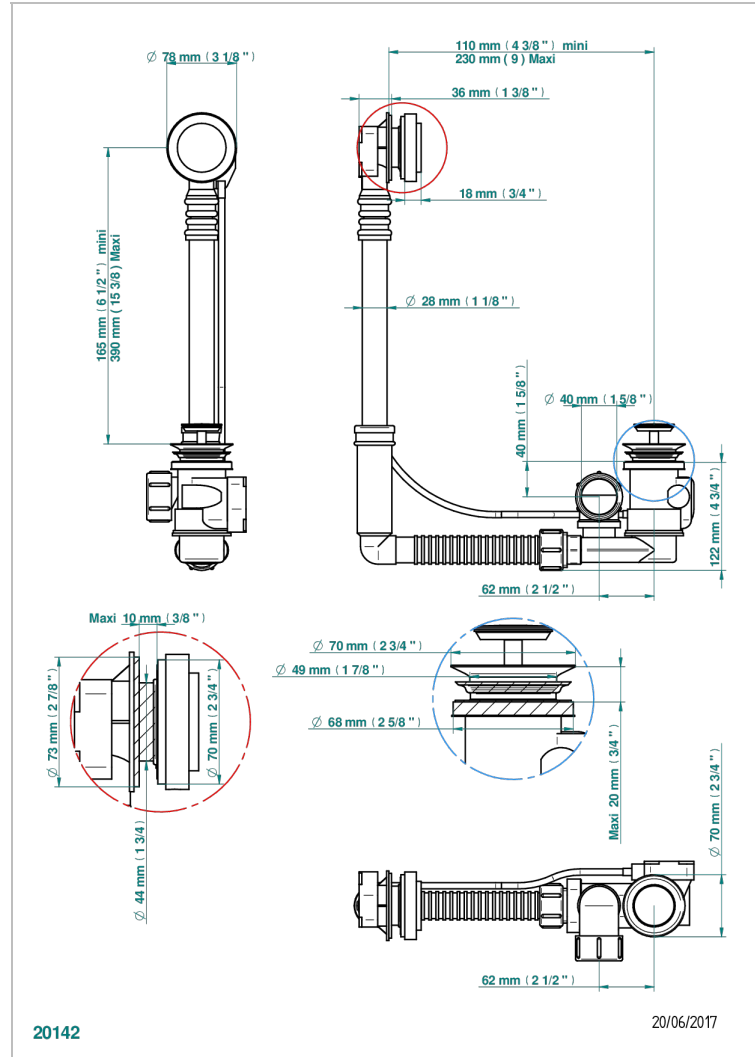

SPIRIT WITH LEVER

G58-302

Geberit bath waste, adjustable height: mini 165 mm / maxi 390 mm ; adjustable projection: mini 110 mm / maxi 230 mm, outlet \varnothing 40 mm, delivered with stylised control knob - European model

CHARACTERISTIC

- Spirit with lever
- Geberit bath waste, adjustable height: mini 165 mm / maxi 390 mm ; adjustable projection: mini 110 mm / maxi 230 mm, outlet \varnothing 40 mm, delivered with stylised control knob - European model

Nickel color PVD - H55
Polished chrome (color finish) - A02
Umber PVD - H66

20142

20/06/2017