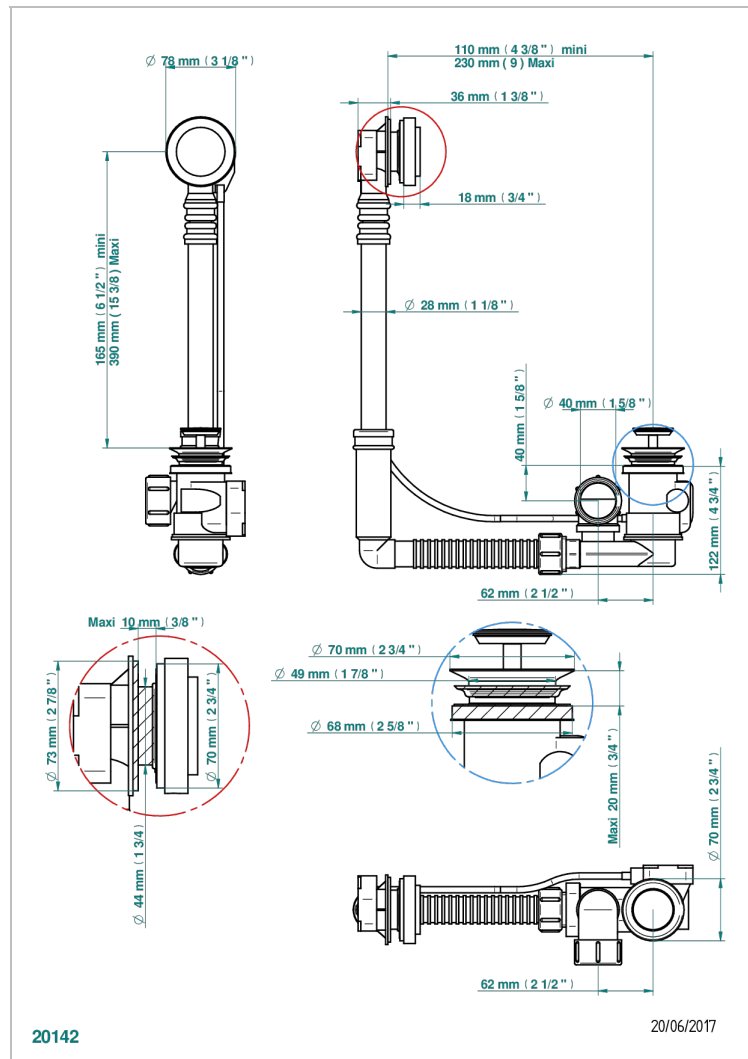

Geberit bath waste, adjustable height: mini 165 mm / maxi 390 mm ; adjustable projection: mini 110 mm / maxi 230 mm, outlet \varnothing 40 mm, delivered with stylised control knob - European model

CHARACTERISTIC

- Faubourg Metal
- Geberit bath waste, adjustable height: mini 165 mm / maxi 390 mm ; adjustable projection: mini 110 mm / maxi 230 mm, outlet \varnothing 40 mm, delivered with stylised control knob - European model

Nickel color PVD - H55
 Polished chrome (color finish) - A02
 Umber PVD - H66