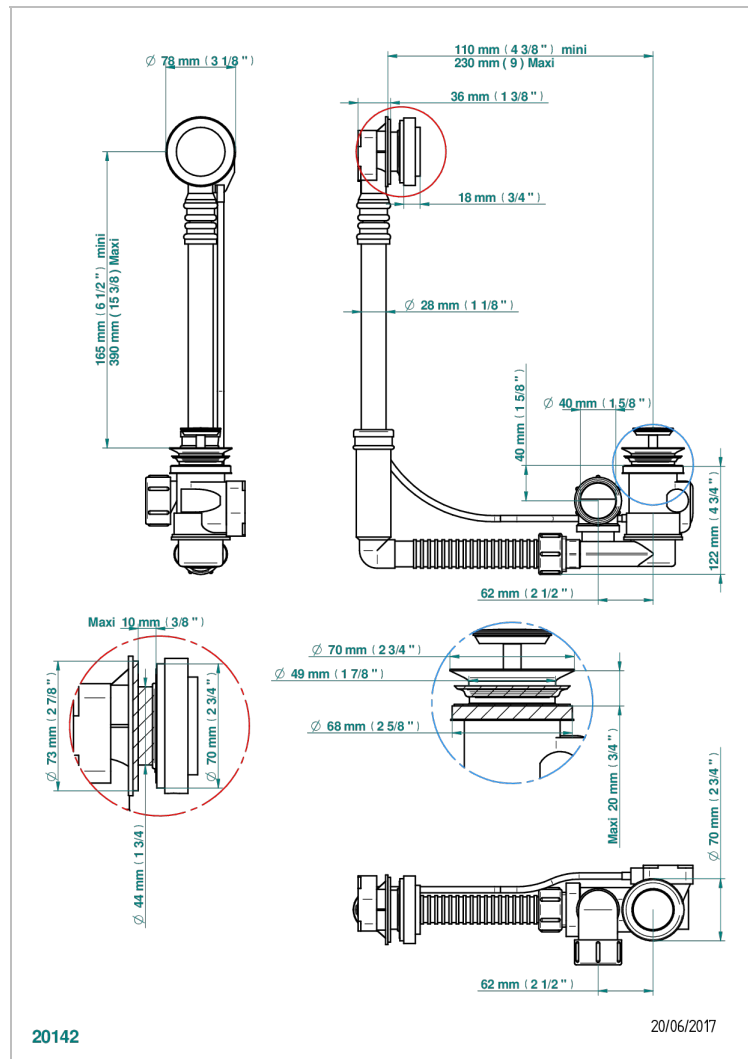

Geberit bath waste, adjustable height: mini 165 mm / maxi 390 mm ; adjustable projection: mini 110 mm / maxi 230 mm, outlet \varnothing 40 mm, delivered with stylised control knob - European model

CHARACTERISTIC

- Faubourg Metal
- Geberit bath waste, adjustable height: mini 165 mm / maxi 390 mm ; adjustable projection: mini 110 mm / maxi 230 mm, outlet \varnothing 40 mm, delivered with stylised control knob - European model

- Nickel color PVD - H55
- Polished chrome (color finish) - A02
- Umber PVD - H66