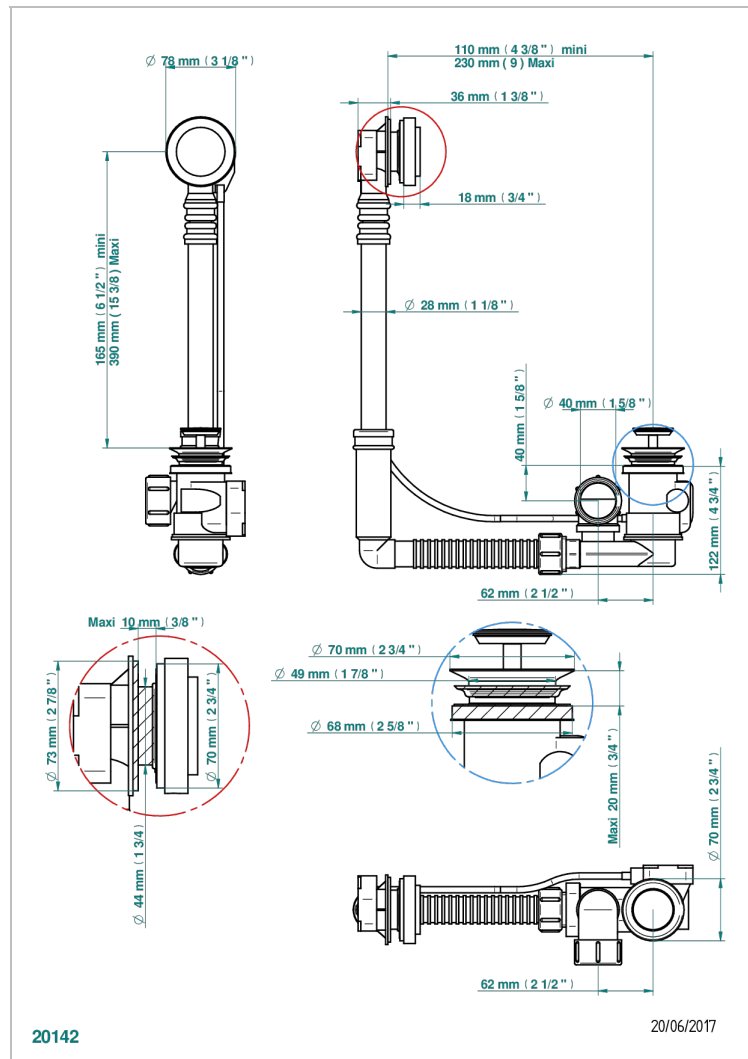

BAMBOU AMBER CRYSTAL

A34-302

Geberit bath waste, adjustable height: mini 165 mm / maxi 390 mm ; adjustable projection: mini 110 mm / maxi 230 mm, outlet \varnothing 40 mm, delivered with stylised control knob - European model

CHARACTERISTIC

- BamboU Amber crystal
- Geberit bath waste, adjustable height: mini 165 mm / maxi 390 mm ; adjustable projection: mini 110 mm / maxi 230 mm, outlet \varnothing 40 mm, delivered with stylised control knob - European model

Nickel color PVD - H55
Polished chrome (color finish) - A02
Umber PVD - H66