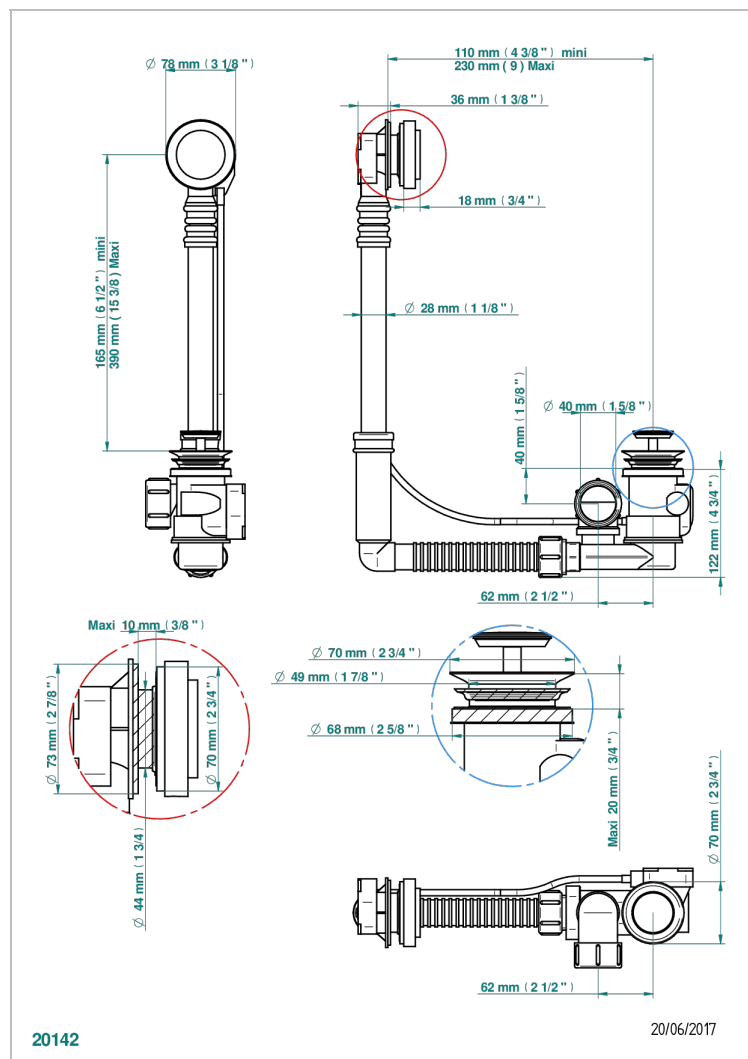

BAMBOU BLACK CRYSTAL

A33-302

Geberit bath waste, adjustable height: mini 165 mm / maxi 390 mm ; adjustable projection: mini 110 mm / maxi 230 mm, outlet \varnothing 40 mm, delivered with stylised control knob - European model

CHARACTERISTIC

- Bambou Black crystal
- Geberit bath waste, adjustable height: mini 165 mm / maxi 390 mm ; adjustable projection: mini 110 mm / maxi 230 mm, outlet \varnothing 40 mm, delivered with stylised control knob - European model

Nickel color PVD - H55
Polished chrome (color finish) - A02
Umber PVD - H66