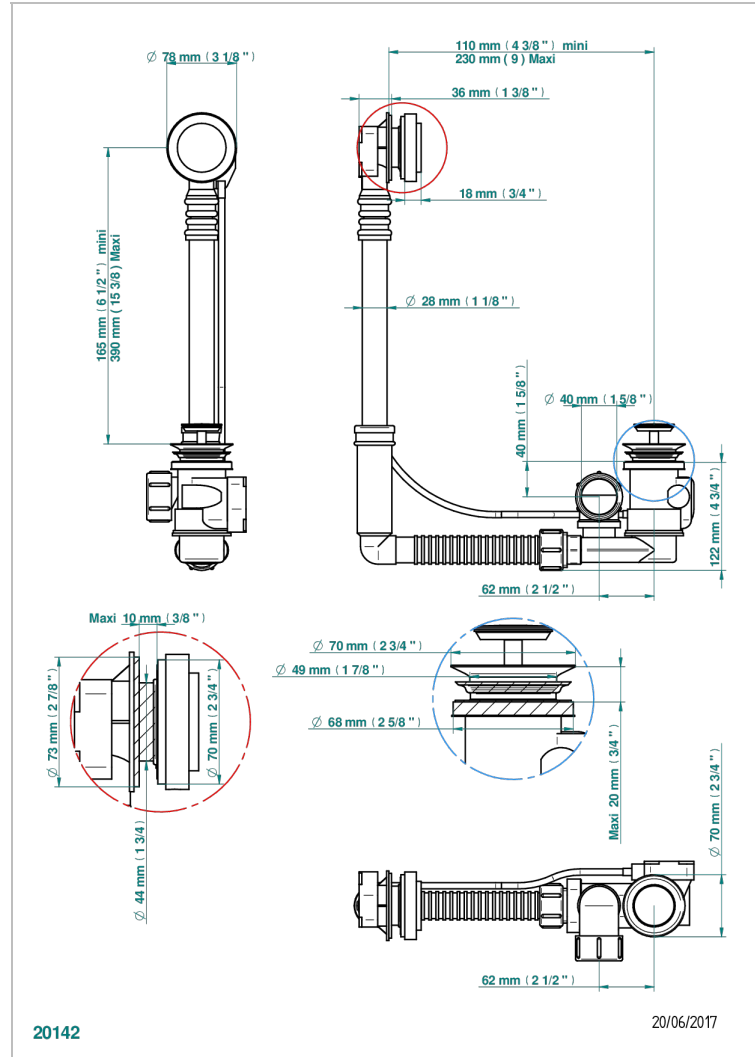

# MOSSI CLEAR CRYSTAL

A2N-302

Geberit bath waste, adjustable height: mini 165 mm / maxi 390 mm ; adjustable projection: mini 110 mm / maxi 230 mm, outlet  $\varnothing$  40 mm, delivered with stylised control knob - European model

## CHARACTERISTIC

- Mossi Clear crystal
- Geberit bath waste, adjustable height: mini 165 mm / maxi 390 mm ; adjustable projection: mini 110 mm / maxi 230 mm, outlet  $\varnothing$  40 mm, delivered with stylised control knob - European model

Nickel color PVD - H55  
Polished chrome (color finish) - A02  
Umber PVD - H66

20142

20/06/2017