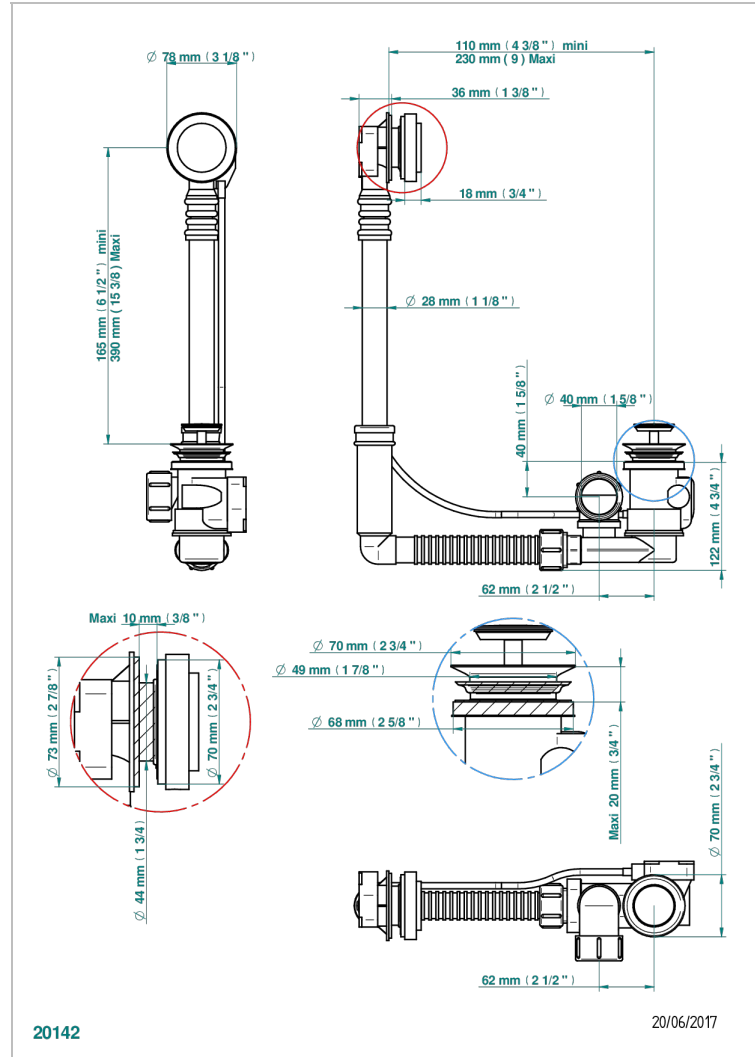

MOSSI CLEAR CRYSTAL

A2N-302

Geberit bath waste, adjustable height: mini 165 mm / maxi 390 mm ; adjustable projection: mini 110 mm / maxi 230 mm, outlet \varnothing 40 mm, delivered with stylised control knob - European model

CHARACTERISTIC

- Mossi Clear crystal
- Geberit bath waste, adjustable height: mini 165 mm / maxi 390 mm ; adjustable projection: mini 110 mm / maxi 230 mm, outlet \varnothing 40 mm, delivered with stylised control knob - European model

Nickel color PVD - H55
Polished chrome (color finish) - A02
Umber PVD - H66