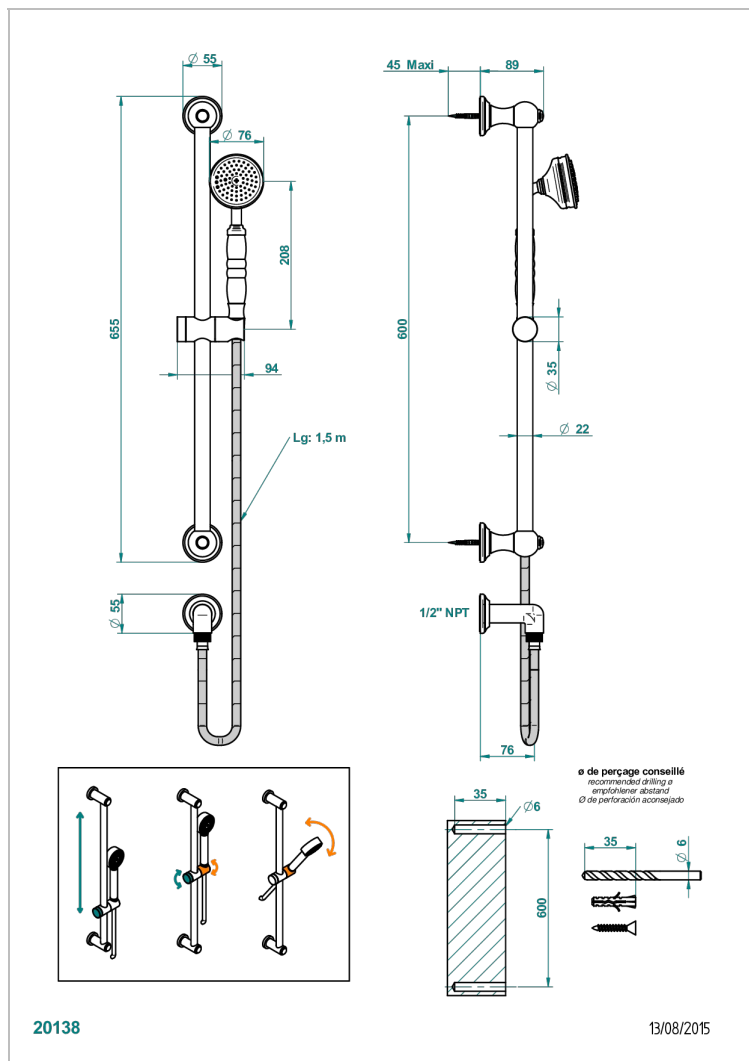

BROADWAY WITH WHITE PORCELAIN LEVER HANDLES

A04-58/US

Slide bar with handsower and elbow

CHARACTERISTIC

- Broadway with white porcelain lever handles
- Slide bar with handsower and elbow

TECHNICAL SPECS

- Recommandé : 3 bars (max. 5 bars) - Advised : 43,5 psi (max. 72 psi)
- 9,5 l/min à 3 bars (2.5 gpm at 43.5 psi)

Nickel polished - B01
Soft gold - F30
Soft matt gold - F31
Umber PVD - H66