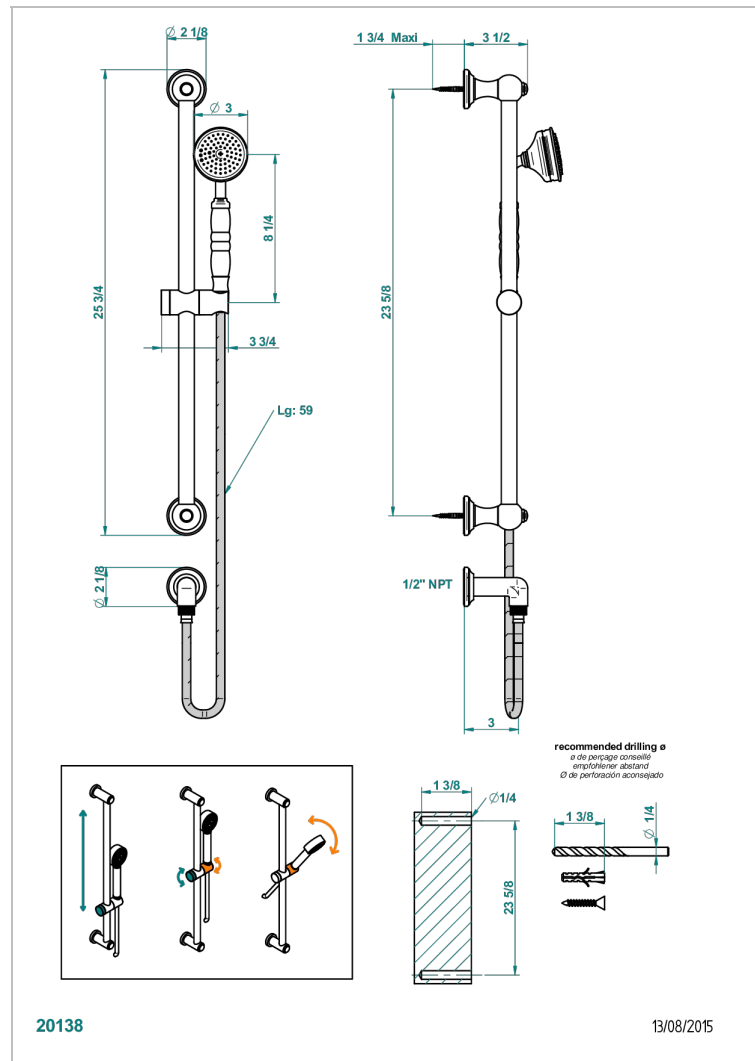

# BROADWAY WITH WHITE PORCELAIN LEVER HANDLES

A04-58/US

Slide bar with handshower and elbow

## CHARACTERISTIC

- Broadway with white porcelain lever handles
- Slide bar with handshower and elbow