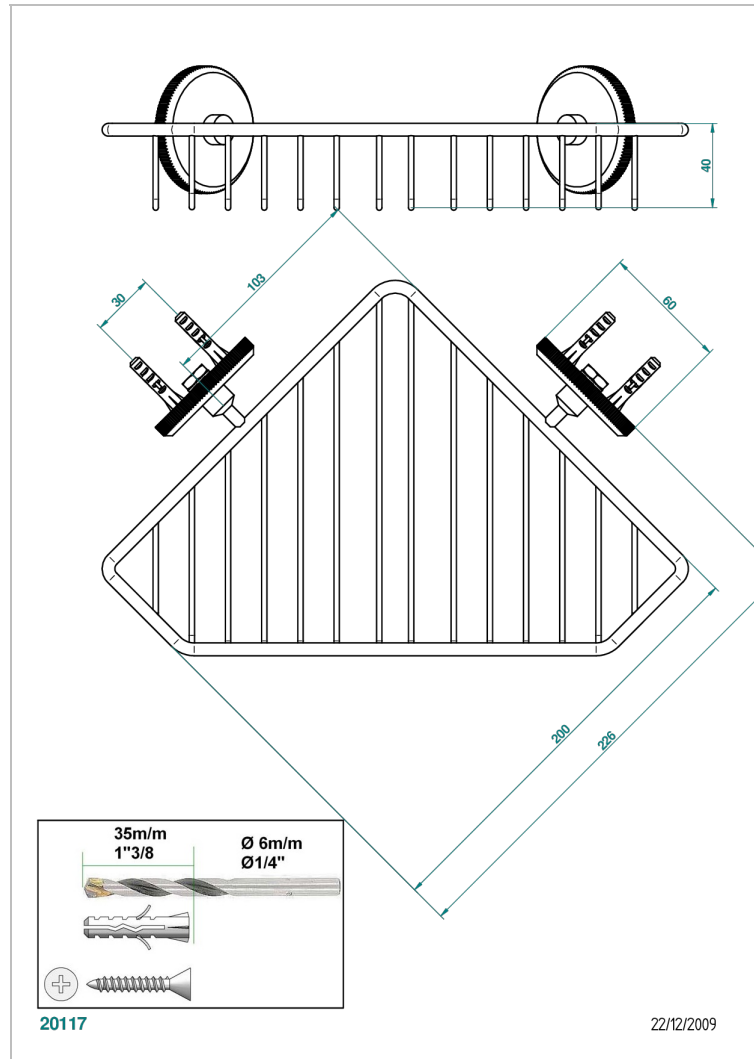

# TRADITION CRYSTAL

A59-3623

Large corner soap basket, wall mounted

THG<sup>®</sup>  
PARIS

## CHARACTERISTIC

- Tradition Crystal
- Large corner soap basket, wall mounted