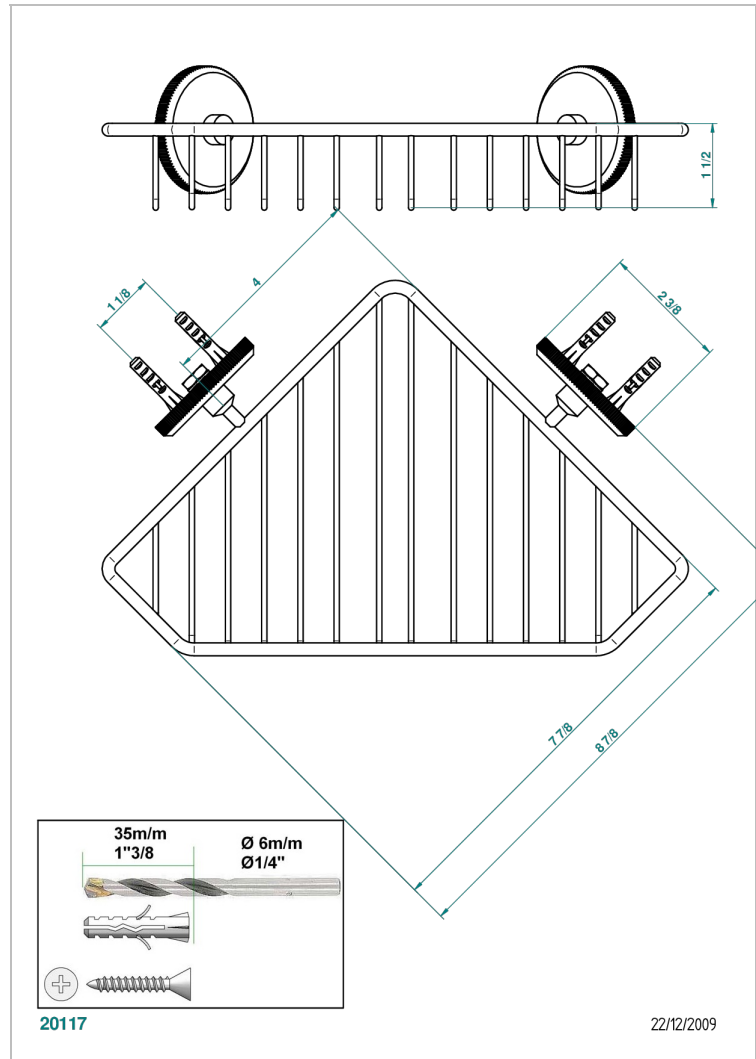

# TRADITION CRYSTAL

A59-3623

Large corner soap basket, wall mounted

THG<sup>®</sup>  
PARIS

## CHARACTERISTIC

- Tradition Crystal
- Large corner soap basket, wall mounted